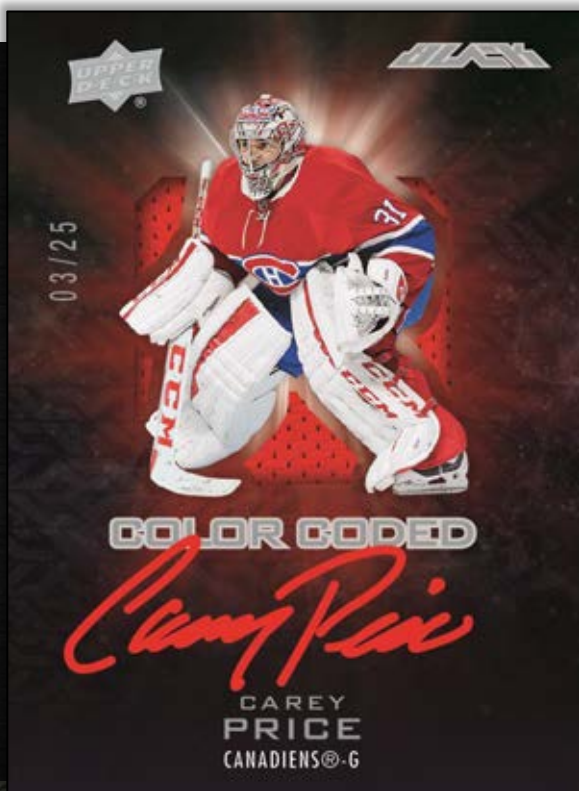

Find Extremely Rare, Black & Blue Parallels Numbered to a mere 5

**Find Rookie Signatures
Level 1 #’d to 249,
Level 2 #’d to 149 &
Level 3 #’d to 25**

Lustrous Rookie Signatures

All Content is subject to change. Card images are solely for the purpose of design display.

NEW TO UD BLACK

**Look For Color Coded Autos
And Auto-Jersey Cards
Featuring Some of The
Most Stunning On-Card
Autographs of The Year**

**Color Coded
Varied #ing**

**Color Coded
Jersey
Varied #ing**

**Color Coded
Black & Blue
'd 1-of-1**