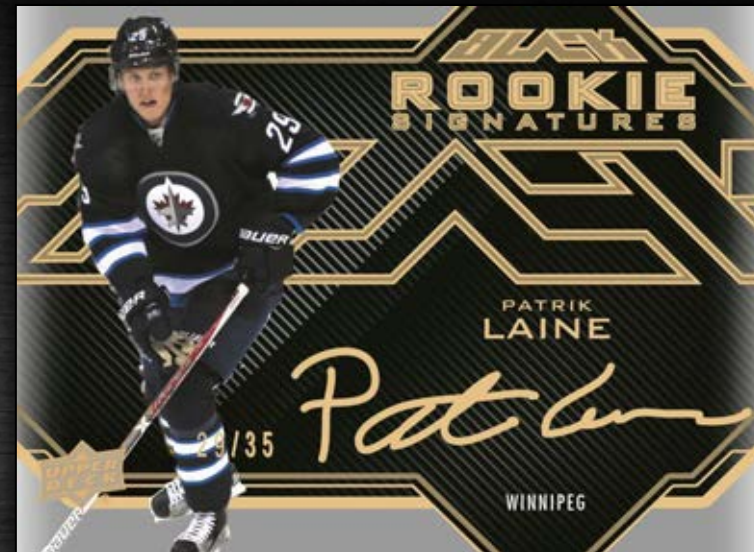

PRODUCT HIGHLIGHTS

- NEW CONFIGURATION -

**Now Featuring 5 Premium Cards Per Pack
With an Even More Spectacular Design With a 25%
Lower Box Price**

UD Black Hockey Features 100% On-Card Signatures

**Find Pro Penmanship Cards Including Single, Combos and
Trios; All Featuring On-Card Signatures, Signed on a
Gleaming Acetate Surface!**

-- Configuration --

5 Cards Per Box - 5 Boxes Per Inner

Base Set Gold Spectrum Parallel

All Content is subject to change. Card images are solely for the purpose of design display.

ROOKIE AUTOGRAPHS

**Lustrous Rookies Signatures Feature 35 of The Top NHL Rookies
From The Astonishing 2016-17 Season
Printed on a Gleaming Acetate Surface**

Find Extremely Rare, Black & Blue Parallels Numbered to a mere 5

**Find Rookie Signatures
Level 1 #’d to 249,
Level 2 #’d to 149 &
Level 3 #’d to 25**

Lustrous Rookie Signatures

All Content is subject to change. Card images are solely for the purpose of design display.