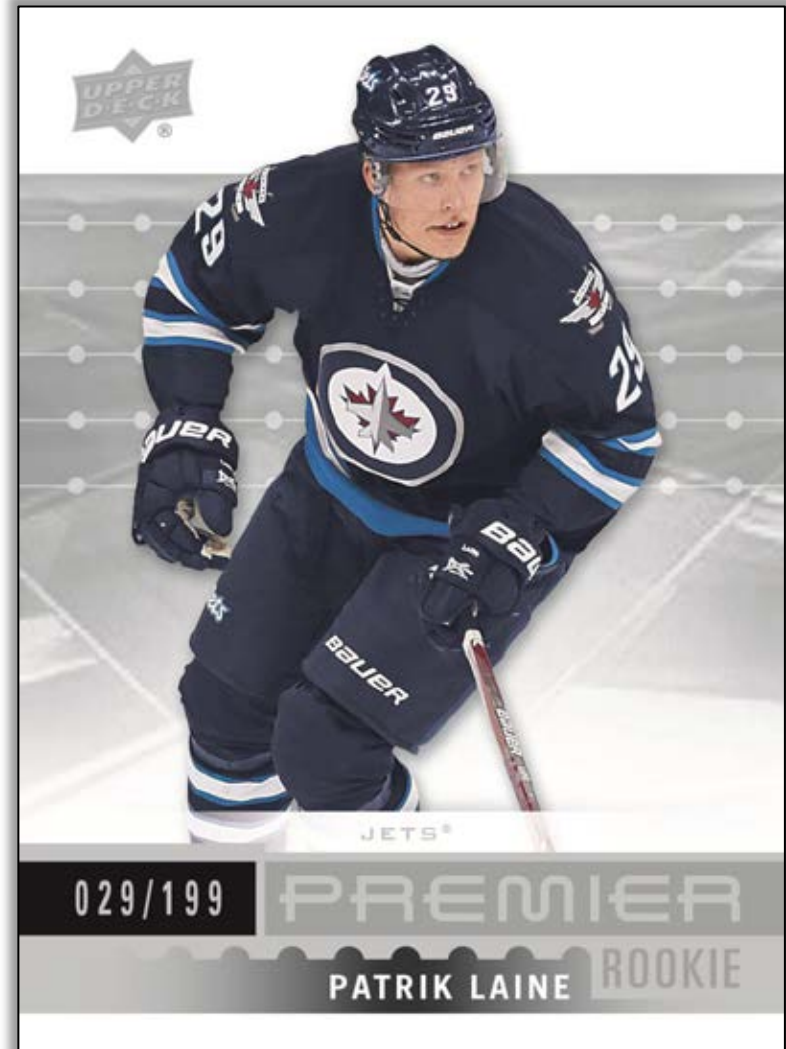

PRODUCT HIGHLIGHTS

PREMIER

- Configuration -

7 Cards Per Box
5 Boxes Per Inner

-- BOX BREAK --

on average

One Hard-Signed Rookie Auto Patch Card

Four Additional Autograph
Or

Memorabilia Cards

Two Base Rookies or Legends Cards

Base Set Rookie Variation

All Content is subject to change. Card images are solely for the purpose of design display.

Rookie Auto Patch

PREMIER

Every Box of 2016-17 Upper Deck
Premier Will Deliver
One Rookie Autograph Patch
ON AVERAGE