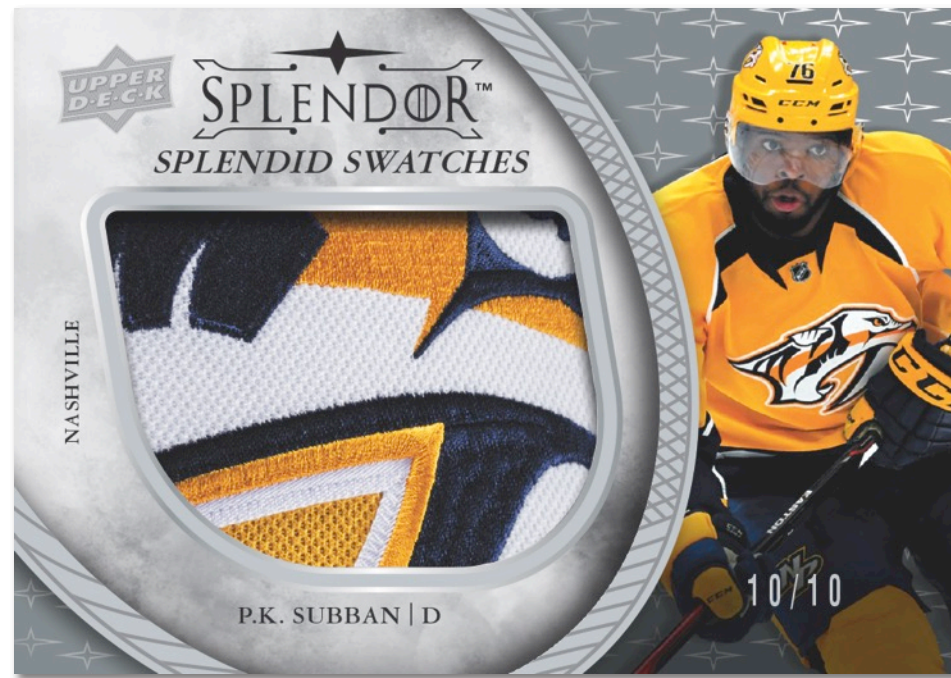

P.K. SUBBAN | D

Splendid Swatches (#'d to 10)

Splendid Swatches Black Parallel #'d to 1