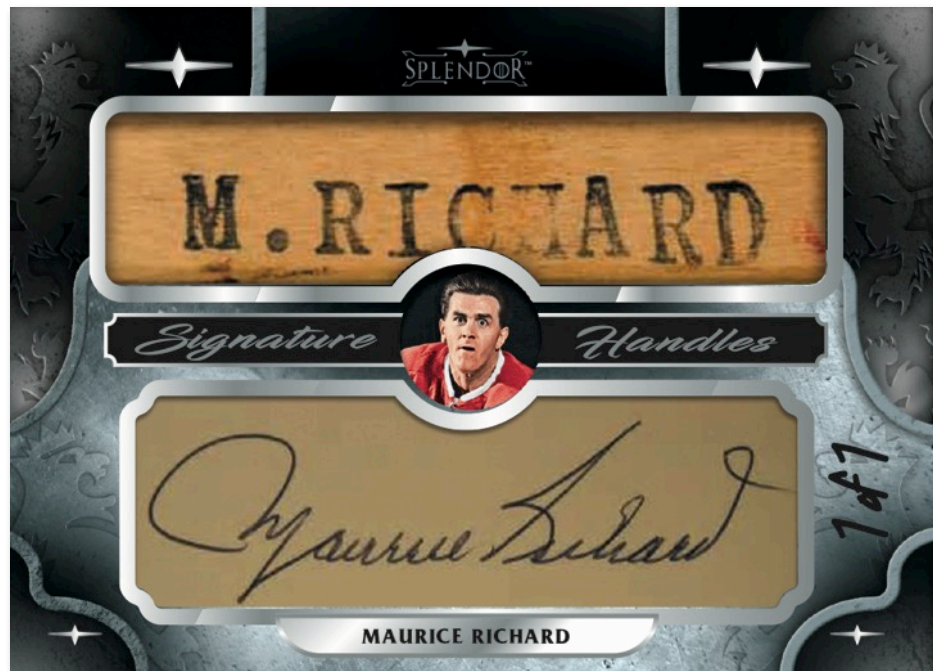

NEW PRODUCT ALERT

HOBBY CONFIGURATION:

- ◇ 1 card per box, sealed in a one-touch case!
- ◇ 12 boxes per case

PRODUCT HIGHLIGHTS:

- Collect one magnificent hit per box (on average):
 - ◇ Every card in the set is numbered to 36 or less!!
 - ◇ Every pack contains a Hard-Signed autograph, Premium Materials, or both (on average).
 - ◇ Look for **Premium Materials Cut Signatures** of NHL's All-Time Greats!
 - ◇ Grab hard-signed **Auto Puck cards** that include a piece of Game-Used pucks.
 - ◇ Find **Signature Handle cards** from some of the biggest names in the game.
 - ◇ Our **Silver Stick cards**, containing real sterling silver pay tribute to players who have reached the 1000 game milestone.
 - ◇ Look for **Splendid Patches** and **Splendid Signatures** featuring HUGE patches and signatures from many legends of the game!

Sweet Signature Handles Autographs

Look for Maurice Richard's 1-of-1 cut signature with his game-used stick nameplate.

Magnificent Cut Signatures

Find Lord Stanley's cut signature from a 1879 military commission document.

Awesome Auto Puck Cards

Numbered to 15, along with a parallel version #'d to 1!

Splendor Showpieces

Showpieces Silver #'d to 27
 Showpieces Blue Parallel #'d to 15
 Showpieces Gold Parallel #'d to 5
 Showpieces Black Parallel #'d to 1