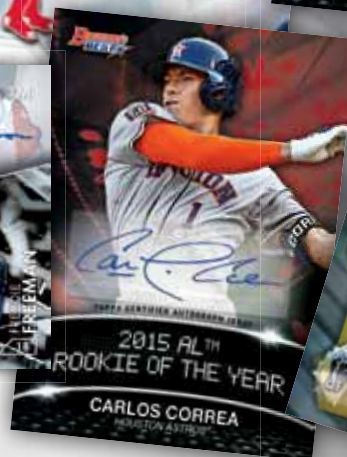

2016 Bowman's BEST

RECAP

Each 2016 Bowman's Best Baseball Hobby box will guarantee FOUR autograph cards!

Configuration:

- 8 master boxes per case
  - o 1 Stat Lines Atomic Refractor Parallel per case
  - o 1 Mirror Image Atomic Refractor Parallel per case **NEW!**
  - o 1 1996 Bowman's Best Atomic Refractor Parallel per case **NEW!**
- 2 mini-boxes per master box
- 6 packs per mini-box

LOOK FOR 2016 BOWMAN'S BEST BASEBALL IN DECEMBER '16!

Solicitation subject to change Final odds/players subject to actual production runs.