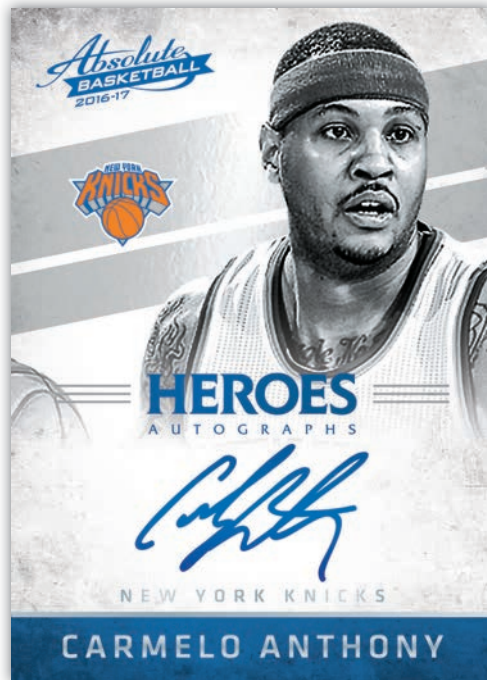

**TOOLS OF THE TRADE QUAD
ROOKIE MATERIALS**

**TOOLS OF THE TRADE JUMBO
ROOKIE MATERIALS PRIME**

**TOOLS OF THE TRADE SIX SWATCH
ROOKIE MATERIALS**

Collect this rookie class in as many ways as you want!
From Single swatch to Dual swatch to Triple swatch to Quad swatch
to Six Swatch Rookie Materials, Absolute has it all!

*Please note the multi-swatch rookie cards represent a sampling of materials available per player, not necessarily the specific swatches that will appear on the final cards.

HEROES AUTOGRAPHS

MARKS OF FAME