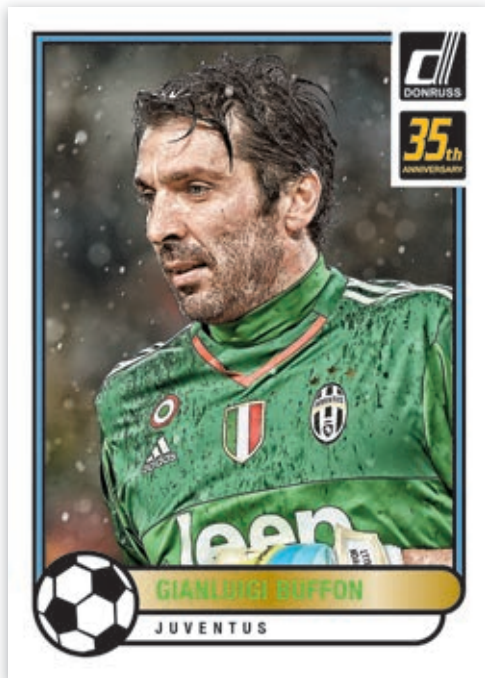

35TH ANNIVERSARY EDITION

An elite collection of players in a throwback to the very first edition of Donruss!

Donruss is loaded with inserts!
Find the following new sets: