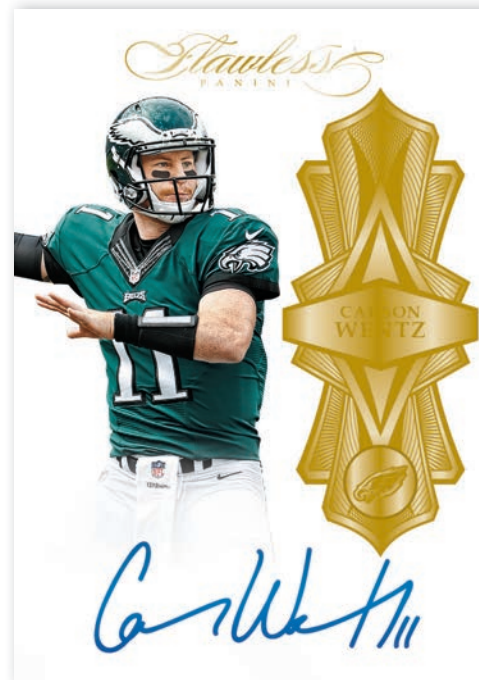

FLAWLESS CUTS

Look for the first-ever cut signatures in Flawless Football! Names like Jim Thorpe, Vince Lombardi, Walter Payton, and Knute Rockne will grace this beautiful set!

FLAWLESS FINISHES PLATINUM

In the Flawless Finishes insert, you will find examples of some of the most clutch plays to ever happen. Look for Franco Harris, John Elway, Ben Roethlisberger and others.

MEMORABLE MARKS BLUE

This checklist features some of the most memorable players to ever step foot on the gridiron. It includes the like of Dick Butkus, Bo Jackson, Warren Sapp among others.

ROOKIE PATCHES AUTOGRAPHS GOLD

In the Rookie Patches Autographs set, you'll find the top rookies of 2016 on signed patch cards.

ROOKIE INSCRIPTIONS

Look for some of the best rookies that 2016 has to offer. Each will be signed on card and feature players like Carson Wentz, Ezekiel Elliott, Dak Prescott and more.