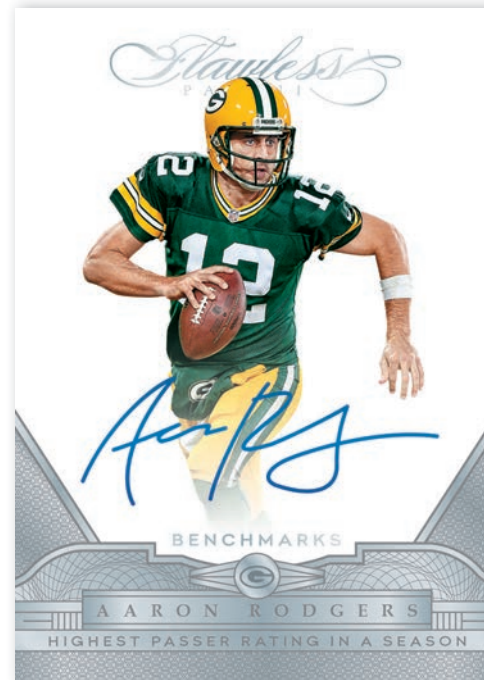

FLAWLESS CUTS

Look for the first-ever cut signatures in Flawless Football! Names like Jim Thorpe, Vince Lombardi, Walter Payton, and Knute Rockne will grace this beautiful set!

FLAWLESS FINISHES PLATINUM

In the Flawless Finishes insert, you will find examples of some of the most clutch plays to ever happen. Look for Franco Harris, John Elway, Ben Roethlisberger and others.

MEMORABLE MARKS BLUE

This checklist features some of the most memorable players to ever step foot on the gridiron. It includes the like of Dick Butkus, Bo Jackson, Warren Sapp among others.

ROOKIE PATCHES AUTOGRAPHS GOLD

In the Rookie Patches Autographs set, you'll find the top rookies of 2016 on signed patch cards.

ROOKIE INSCRIPTIONS

Look for some of the best rookies that 2016 has to offer. Each will be signed on card and feature players like Carson Wentz, Ezekiel Elliott, Dak Prescott and more.

SHIELD SIGNATURES

New for 2016, Shield Signatures along with the Symbolic Signatures parallel will feature NFL Shields and brand logo 1-of-1's.

GREATS PATCHES DUAL AUTOGRAPHS RUBY

This dual-patch set also features an on card autographs from some of the greatest players to play the game. Look for players like Jim Brown, Marcus Allen, Jerry Rice, Brett Favre and more!