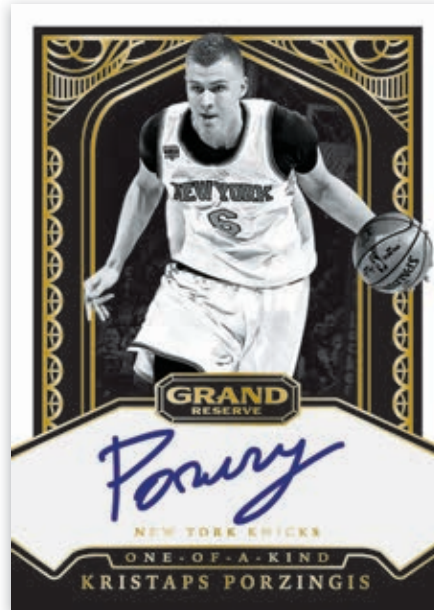

ONE-OF-A-KIND