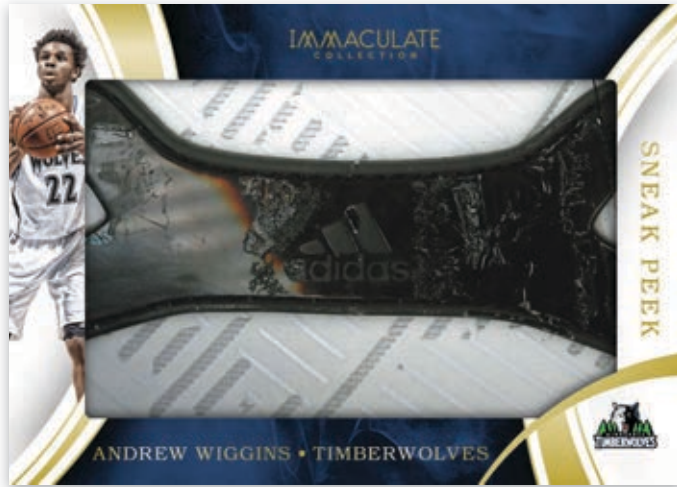

PANINI

SNEAK PEEK

Grab a piece of your favorite players sneakers with our Sneak Peek insert!

ROOKIE LOGOMAN AUTOGRAPHS

Look out for the hottest rookies in the game in Rookie Logoman Autographs numbered to 1!

CHRISTMAS DAY

Exclusive to Immaculate Basketball is the Christmas Day memorabilia insert!

DUAL AUTOGRAPHS

TRIO AUTOGRAPHS

QUAD AUTOGRAPHS

Look for the Dual, Triple, and Quadruple Autograph sets!

NAMEPLATE NOBILITY