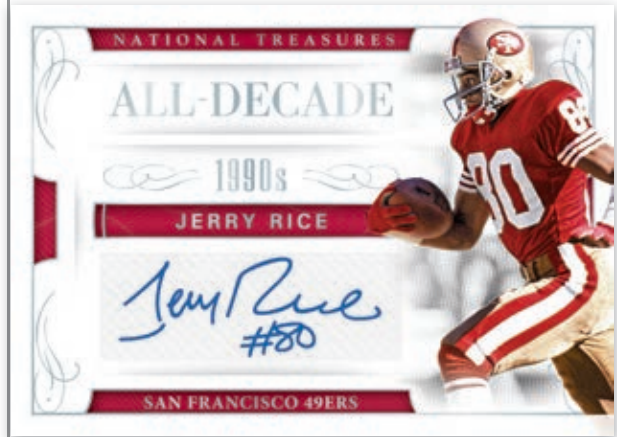

ALL-DECADE SIGNATURES

Look for the All-Decade Signatures and All-Decade Memorabilia sets, featuring star studded legends and current veterans all numbered to 99 or less!