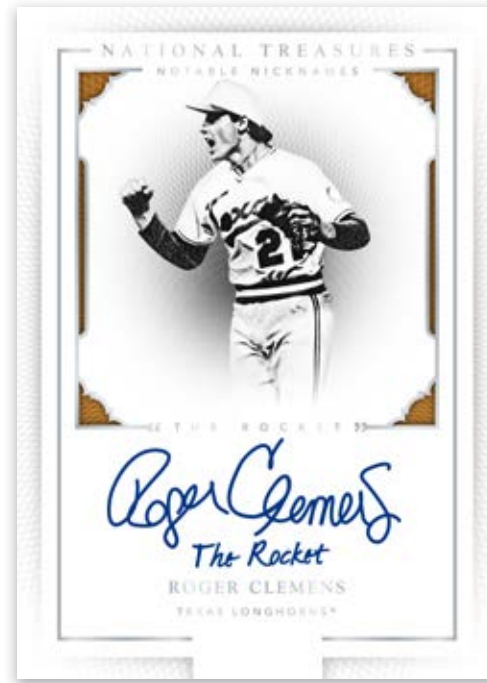

COLLEGE BB MATERIAL SIGNATURES

Spectacular on-card autographs coupled with a prime swatch from this year's top rookies! Look for Brand Logo version, sequentially #'d/2!

COLOSSAL SIGNATURES

Find more rookie autographs from this year's deep crop in Colossal Signatures!

TEAM LOGOS

Find on-card autos that include the school logos from college superstars past and present in Team Logos!

BASE

Exclusive 5-card base set #*/99 showcases all-time greats from their college days with Silver, Gold, Black and Blue parallels #*/d/25 to 1!

COMBO PLAYER SIGNATURE PRIME BOOKLETS

Combo Player Signature Prime Booklet Team Logo features a booklet that combine an autograph and team logo from this year's top rookies!

COLLEGE GAME WORN

Find game-worn college uniforms from Barry Larkin, Buster Posey, Mark McGwire, Paul Molitor and Gerrit Cole!

FLAWLESS DIAMOND

Jewel base set includes Ruby, Sapphire and Emerald seq.#'d/20 or less with Flawless Parallel Diamond #'d/1!

NOTABLE NICKNAMES

Notable Nicknames once again scores big with inscriptions from college baseball icons!