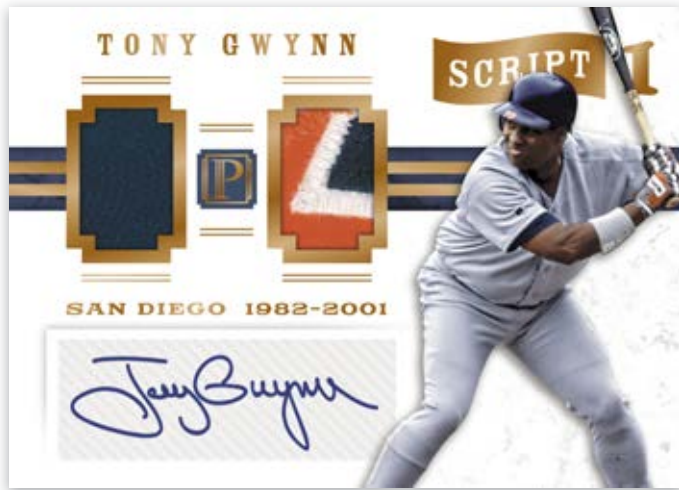

SCRIPT 1 - BRONZE

Script 1 features 2 material swatches and 1 player who played their entire career with 1 team. Look for 3 parallels #’d/25 or less.