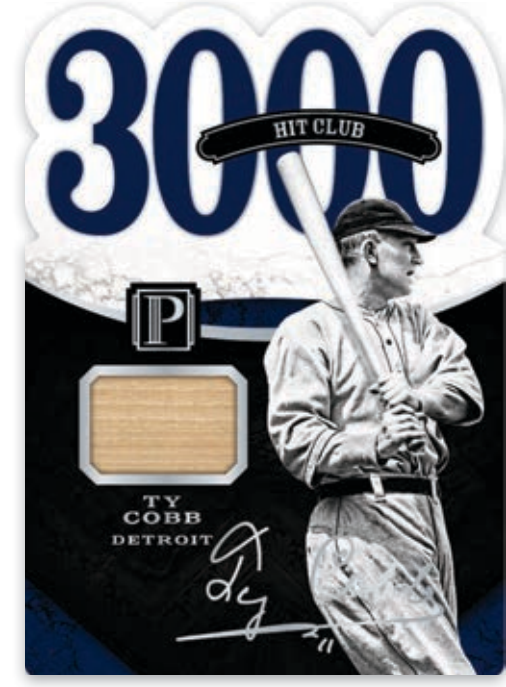

BASE GUILDS 3000

Base Guilds 3,000 features members from the 3,000-Hit Club. Look for players like Ty Cobb, Pete Rose, Stan Musial, Tris Speaker, Honus Wagner, Roberto Clemente and many more. Find 3 parallels each #’d/49 or less.