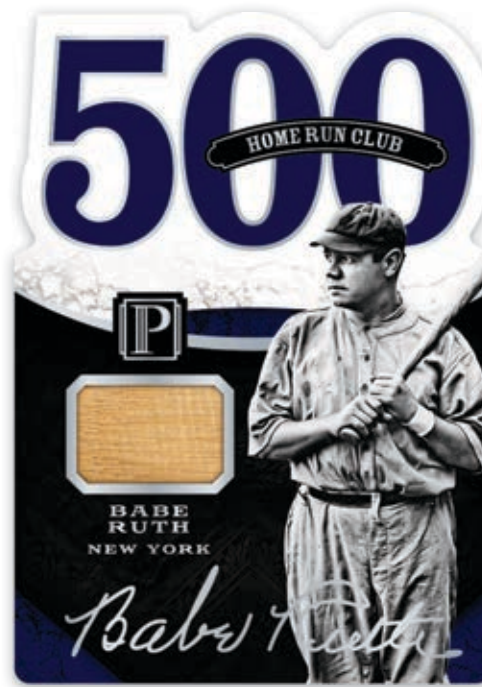

**BASE GUILDS 300**

Base Guilds 300 features members from the 300-Win Club. Look for players like Warren Spahn, Nolan Ryan, Roger Clemens, Early Wynn and Steve Carlton and many more. Find 3 parallels each #’d/49 or less.