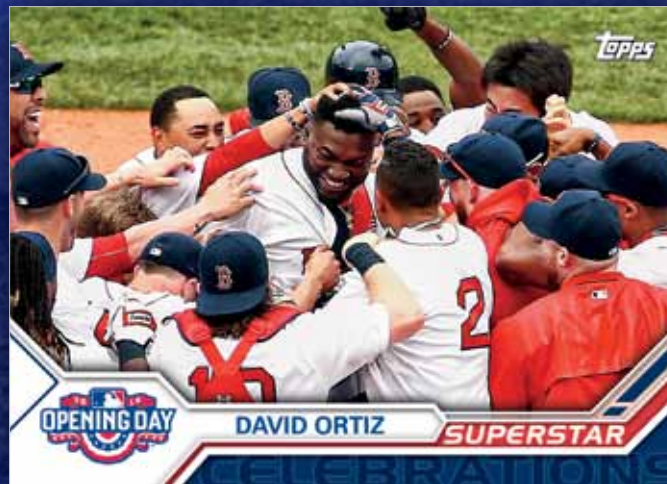

SUPERSTAR CELEBRATIONS

**TOPPS**

**OPENING DAY** BASEBALL

2017

INSERT CARDS

- **OPENING DAY® STARS** - Full-size sticker cards featuring the biggest stars in baseball.
- NEW!** • **NATIONAL ANTHEM** - These cards capture players with their caps off during the playing of the National Anthem.
- NEW!** • **STADIUM SIGNATURES** - Whether you get to the stadium early or hang out after the game, nothing beats an autograph from an *MLB®* player.
- NEW!** • **BASE CARD VARIATIONS** - Your favorite players with image variations that capture fun, candid moments from the 2016 *MLB®* season.
- NEW!** • **OPENING DAY®** - Take me out to the ball game! Baseball is back and this card set captures wonderful field imagery from *Opening Day®* week.