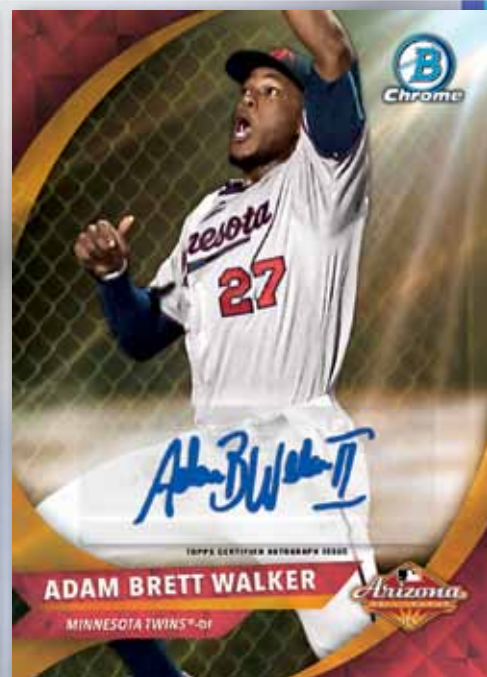

2015 AFL™ Fall Stars Game -
Gold Autograph Parallel