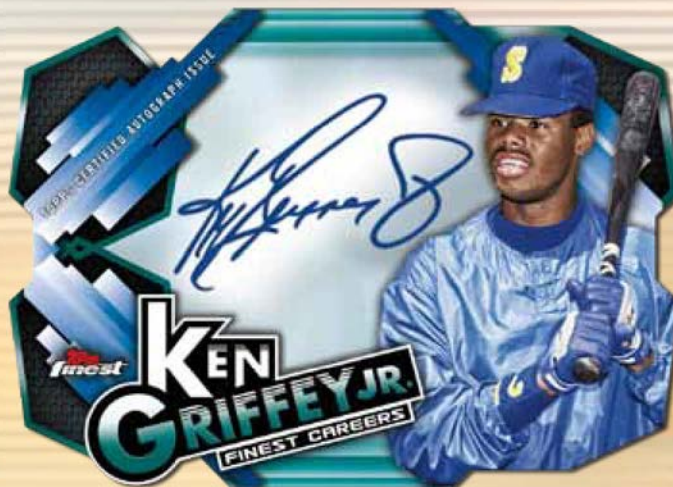

Topps 2016 finest BASEBALL

Finest Careers Die-Cut Autograph Card

THE POPULAR FINEST CAREERS DIE-CUT INSERT SET INTRODUCED IN 2015 WILL RETURN IN 2016 WITH A 10-CARD TRIBUTE TO THE ONE-AND-ONLY KEN GRIFFEY JR.!

LOOK FOR CARDS THAT SPAN ACROSS THE KID'S MONUMENTAL CAREER IN SEATTLE, CINCINNATI AND CHICAGO.

FINEST CAREERS DIE-CUT INSERT CARD **1 PER CASE**

- **Orange Refractor:** sequentially numbered to 25.
- **Red Refractor:** sequentially numbered to 5.
- **SuperFractor:** numbered 1/1.

NEW TO THE 2016 RELEASE WILL BE AUTOGRAPHED VERSIONS OF THE DIE-CUT INSERTS! SEQUENTIALLY NUMBERED TO 5. **NEW!**