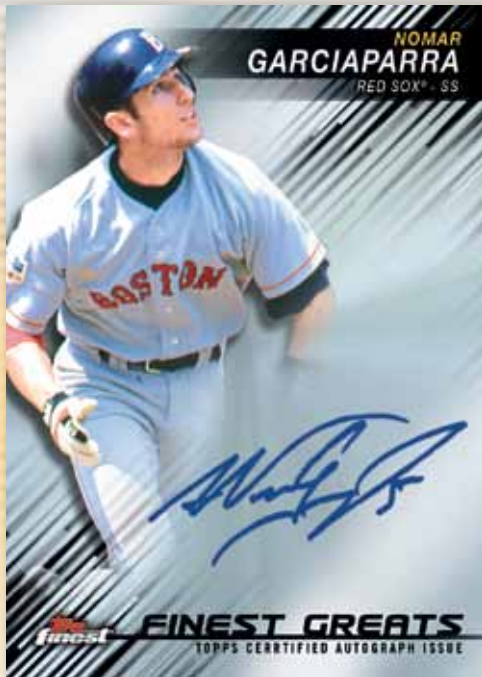

Topps 2016 finest BASEBALL

Finest Greats Autograph Card

THE POPULAR FINEST GREATS AUTOGRAPH SET WILL RETURN IN THIS YEAR'S RELEASE, WITH AN ARRAY OF NEW NAMES TO FIND AND COLLECT.

FINEST GREATS AUTOGRAPHS 1 PER CASE

Elite MLB® retired players deserving of inclusion in the Finest Greats autograph set.

- **Gold Refractor Parallel:** sequentially numbered.
- **Orange Refractor Parallel:** sequentially numbered to 25.
- **Red Refractor Parallel:** sequentially numbered to 5.
- **SuperFractor Parallel:** numbered 1/1.
- **Printing Plates:** numbered 1/1.

FINEST ORIGINALS AUTOGRAPHS NEW!

Featuring an assortment of Topps Finest buybacks from the past 20+ years with ON-CARD autographs.