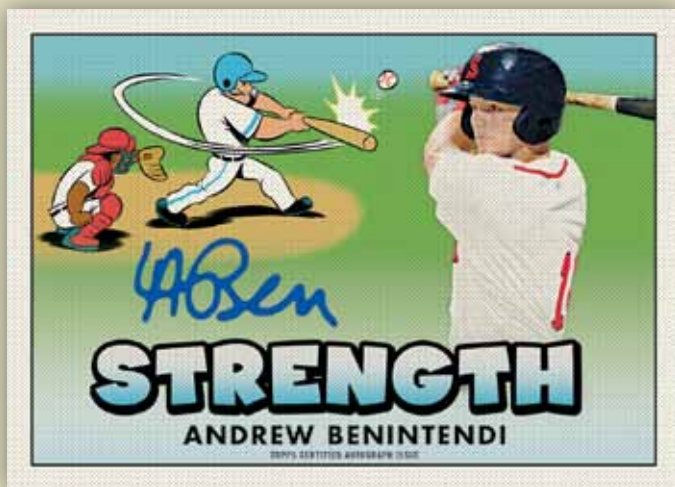

topps
HERITAGE
2016 MINOR LEAGUE
BASEBALL

Attributes Autograph Card