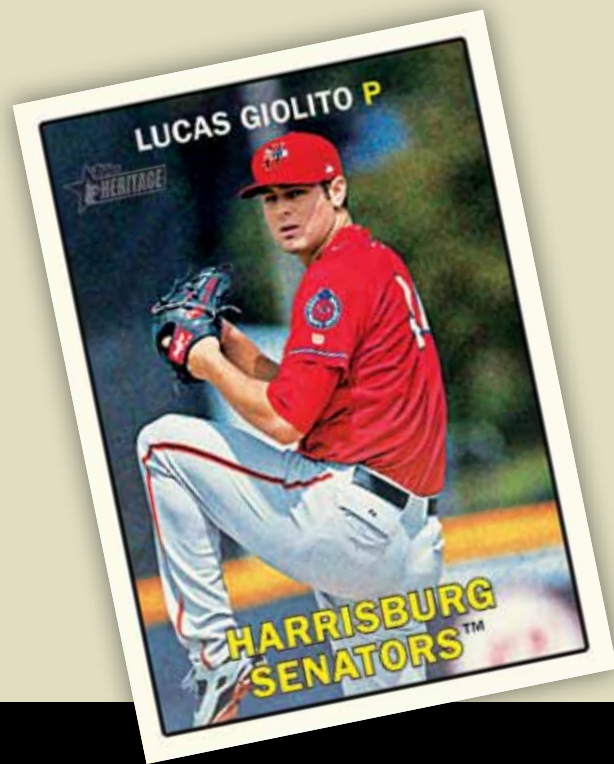

topps
HERITAGE
2016 MINOR LEAGUE
BASEBALL

Base Card