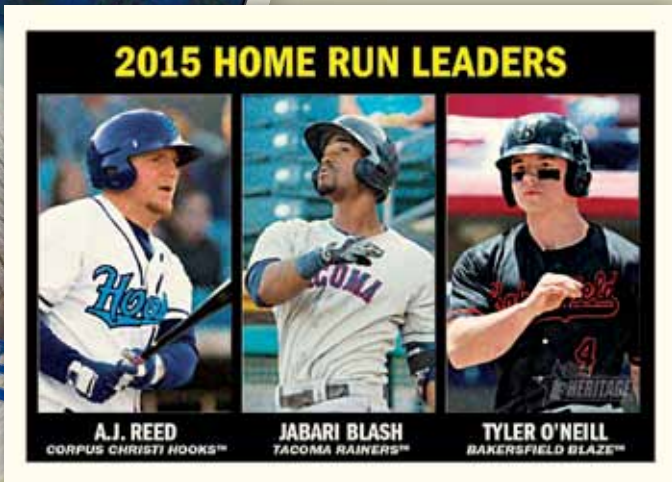

Topps HERITAGE

HOBBY ONLY!

2016 MINOR LEAGUE BASEBALL

Brendan Rodgers • SHORTSTOP
ASHEVILLE TOURISTS®

Base Card - League Leaders

Real One Autograph Card

For the first time ever, Topps Heritage *Minor League Baseball*® will unveil **ON-CARD** autographs of the biggest *MiLB*™ stars and standouts!