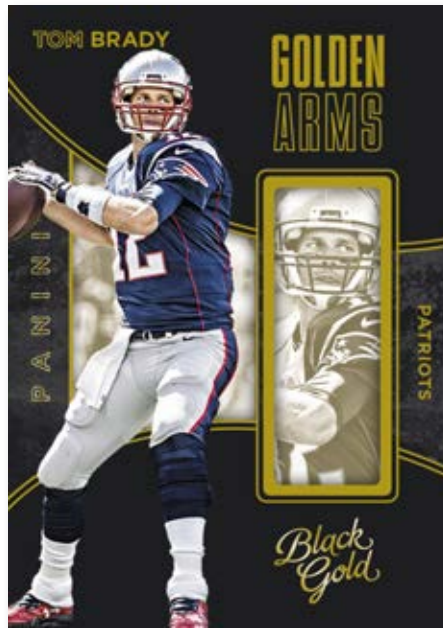

GOLDEN ARMS

Added for 2016 are Golden Hands, Gold Nuggets and Gold Rush #’d/225 down to 1-of-1 to complement the Golden Arms set.