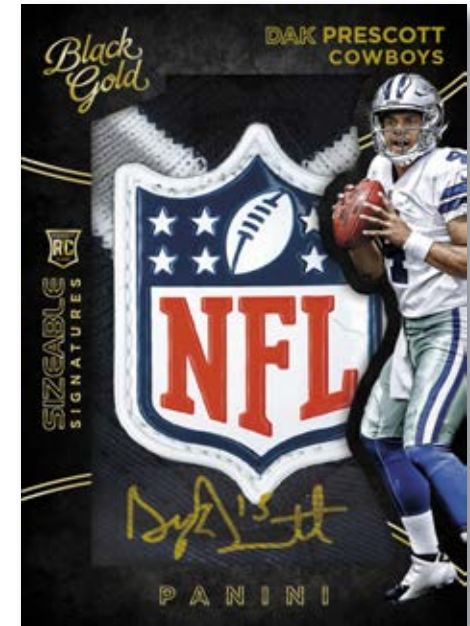

SIZEABLE SIGNATATURES ROOKIE NFL SHIELD

Find on-card autographs from the best of the 2016 NFL Rookie Class in the Sizeable Signatures and Grand Debut AUtograph jersey sets, including 1-of-1 NFL Shield variations!