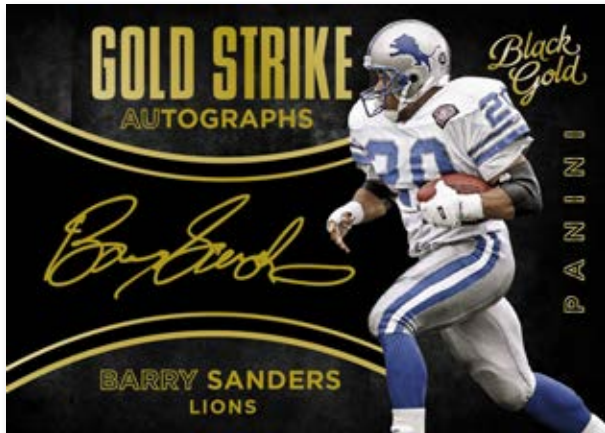

GOLD STRIKE AUTOGRAPH

Look for even more on-card autograph content in the Gold Strike and Gold Records autograph sets!