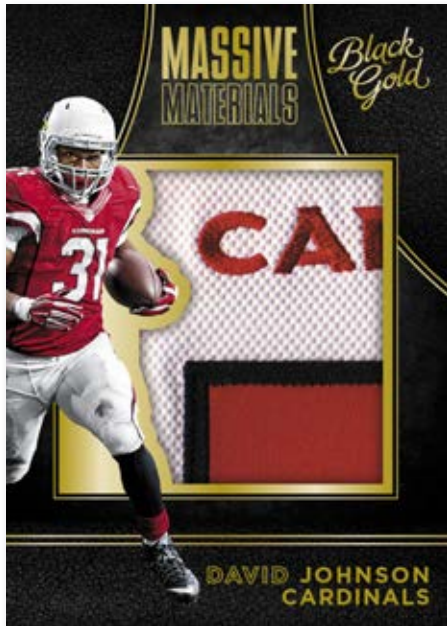

MASSIVE MATERIALS SUPER PRIME

Look for oversized memorabilia swatches with tag and 1-of-1 NFL Shield versions in the Massive Materials set!