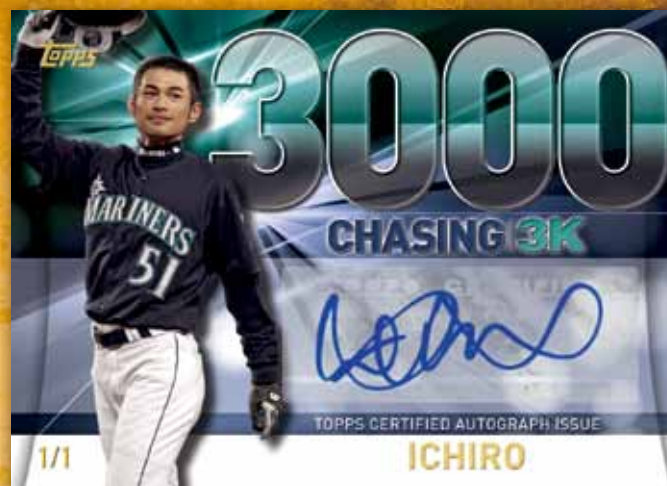

Collect all 350 cards, find amazing inserts and look for special new programs commemorating **Ichiro's** pursuit of 3000 hits and **Ken Griffey Jr.'s** monumental career.

And look for "**Double Play™**", an all-new interactive trading card that gives fans and collectors a chance to win great prizes based on a player's performance!

2016
TOPPS
BASEBALL

SERIES
TWO

MANUFACTURED RELIC CARDS

1 per Hobby Jumbo box / 1 per Hobby case

Team Logo Pin Autograph Card

SiriusXM All-Star Futures Game™ Pin Card

- **TEAM LOGO PIN CARD** - 35 players alongside their team logo pins.
 - **TEAM LOGO PIN CARD AUTOGRAPHS** - Numbered to 25.
- **SiriusXM ALL-STAR FUTURES GAME™ PIN CARD** - 15 current stars who played in the SiriusXM All-Star Futures Game™ will be featured next to a replica pin from that game.
 - **SiriusXM ALL-STAR FUTURES GAME™ PIN CARD AUTOGRAPHS** - Numbered to 25.
- **WORLD SERIES® CHAMPION COIN AND STAMP CARD** - 25 cards featuring champions of the *Fall Classic™* and a U.S. coin and postage stamp from the year they won the title.
 - **QUARTER WITH STAMP** - Numbered.
 - **QUARTER WITH STAMP AUTOGRAPHED** - Numbered to 25.
 - **DIME WITH STAMP** - Numbered.
 - **NICKEL WITH STAMP** - Numbered.
 - **PENNY WITH STAMP** - Numbered.

2016
TOPPS
BASEBALL

SERIES
TWO

CHASING 3000

Chasing 3000 Autograph Card

- **CHASING 3000** - 30 cards chronicling Ichiro's pursuit of 3000 hits in *MLB*®. Inserted 1:9.
- **CHASING 3000 RELICS** - Numbered to 10.
- **CHASING 3000 AUTOGRAPHS** - Numbered 1/1.
- **ICHIRO STAMPED ORIGINALS** - Ichiro buyback cards will be randomly inserted into packs with a commemorative "Chasing 3000" foil stamp.