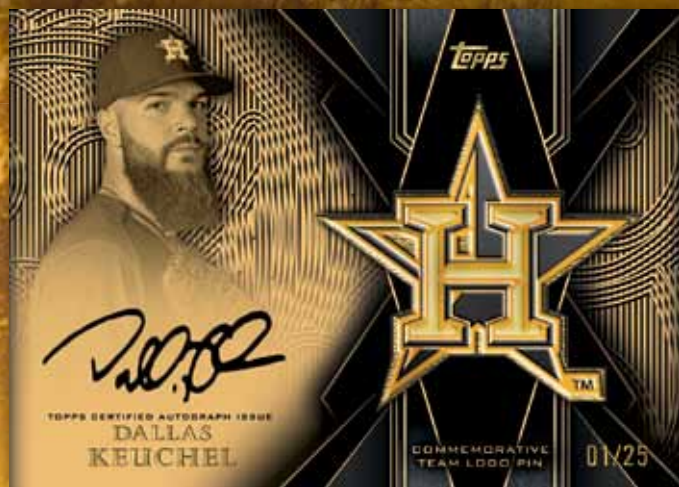

All base cards have the following parallels:

- GOLD PARALLEL - Numbered to 2016.
- VINTAGE STOCK - Numbered to 99.
- BLACK - Numbered to 65. **HOBBY & HOBBY JUMBO ONLY**
- PINK - Numbered to 50.
- PLATINUM - Numbered 1/1.
- RAINBOW FOIL PARALLEL - Inserted 1:10.
- CLEAR PARALLEL - Numbered to 10. **HOBBY ONLY**
- PRINTING PLATES - Numbered 1/1. **HOBBY & HOBBY JUMBO ONLY**
- FRAMED PARALLEL - Numbered 1/1. **HOBBY & HOBBY JUMBO ONLY**

2016
TOPPS
BASEBALL

SERIES
TWO

MANUFACTURED RELIC CARDS

1 per Hobby Jumbo box / 1 per Hobby case

Team Logo Pin Autograph Card

SiriusXM All-Star Futures Game™ Pin Card

- **TEAM LOGO PIN CARD** - 35 players alongside their team logo pins.
 - **TEAM LOGO PIN CARD AUTOGRAPHS** - Numbered to 25.
- **SiriusXM ALL-STAR FUTURES GAME™ PIN CARD** - 15 current stars who played in the SiriusXM All-Star Futures Game™ will be featured next to a replica pin from that game.
 - **SiriusXM ALL-STAR FUTURES GAME™ PIN CARD AUTOGRAPHS** - Numbered to 25.
- **WORLD SERIES® CHAMPION COIN AND STAMP CARD** - 25 cards featuring champions of the *Fall Classic™* and a U.S. coin and postage stamp from the year they won the title.
 - **QUARTER WITH STAMP** - Numbered.
 - **QUARTER WITH STAMP AUTOGRAPHED** - Numbered to 25.
 - **DIME WITH STAMP** - Numbered.
 - **NICKEL WITH STAMP** - Numbered.
 - **PENNY WITH STAMP** - Numbered.