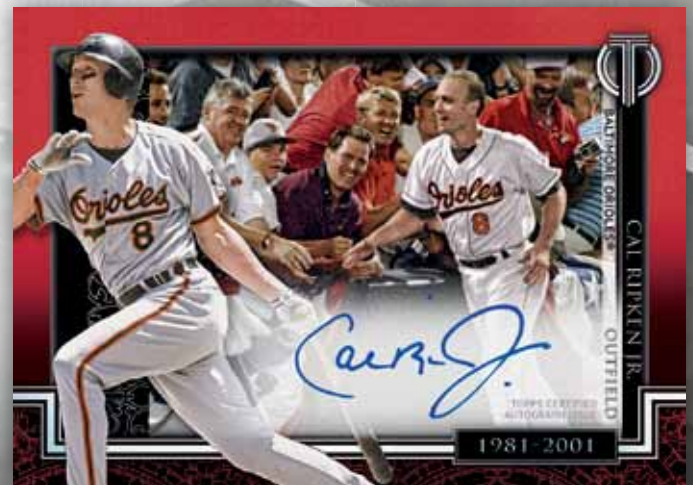

Generations of Excellence Autograph – Red Parallel