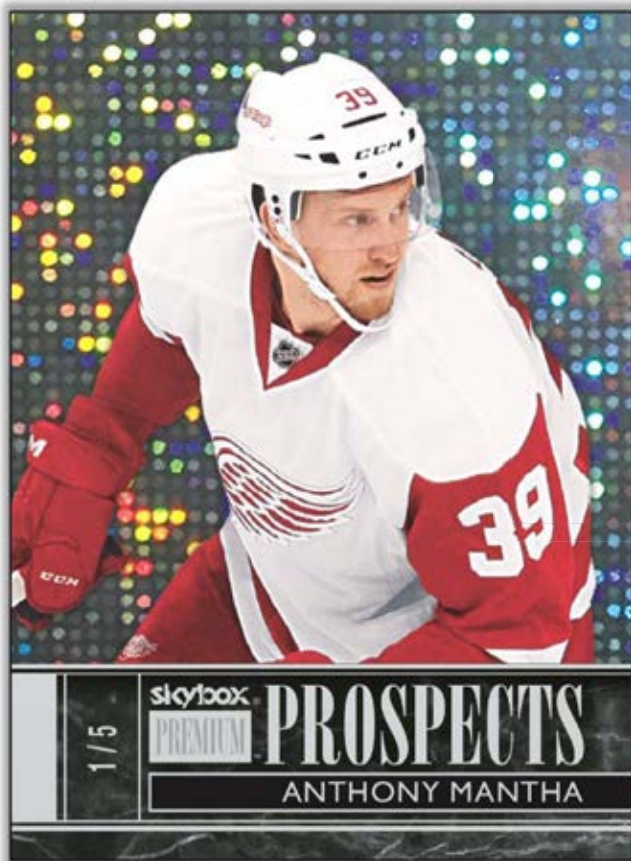

# ROOKIE CHASE CARDS

Ultra Rookies #’d to 599  
and its parallels;  
Platinum Medallion #’d to 99 &  
Ultra Violet Medallion # to 25

SkyBox Premium Prospects – Sparkling Diamond

Be on the lookout for  
Hot Prospects singles  
and Quads #’d to 399