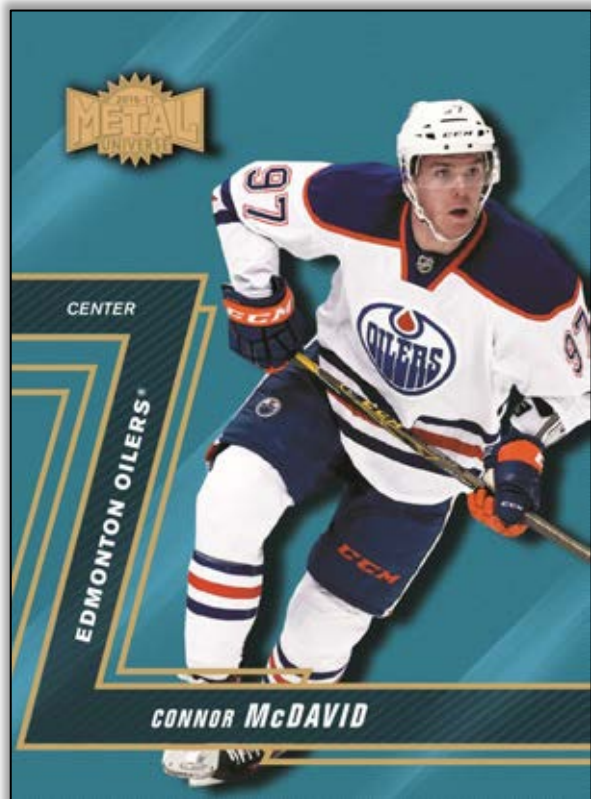

# PRODUCT HIGHLIGHTS

2016-17 Fleer Showcase has been reconfigured to deliver amazing hits at a lower box price.

Metal Universe PMG's are back and loaded with this year's top talent.

Look for the highly popular Flair Row inserts featuring 20 Vets & 30 Rookies.

# METAL UNIVERSE PMG's

**Metal Universe PMG's are back and loaded with this year's top talent**

Featuring 4 different Parallels:

Red #'d to 150, Blue #'d to 50, Green #'d to 10 & the highly sought after Purple #'d to a mere 5