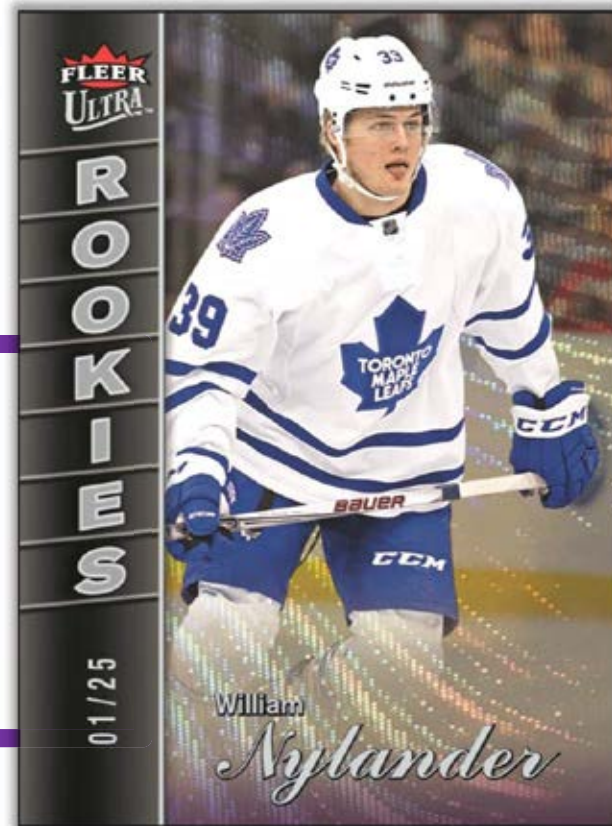

# ROOKIE CHASE CARDS

Ultra Rookies #’d to 599  
and its parallels;  
Platinum Medallion #’d to 99 &  
Ultra Violet Medallion # to 25

SkyBox Premium Prospects – Sparkling Diamond

Be on the lookout for  
Hot Prospects singles  
and Quads #’d to 399

*And their parallels*

Red Glow #’d to 25  
White Hot #’d to 5

Ultra Rookies – Ultra Violet Medallion

SkyBox Premium Prospects #’d to 499  
and its parallels;  
Star Rubies #’d to 50 &  
Sparkling Diamond #’d to 5