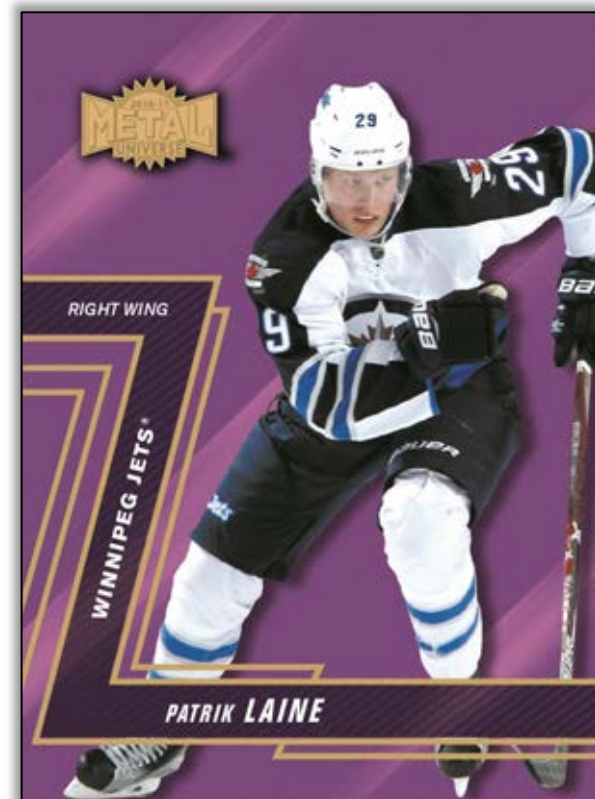

Base Set White Hot Parallel

**-- BOX BREAK --**

- 1 Autograph Card
- 4 Metal Universe Cards
- 4 Flair Row Cards
- 1 Card Numbered 150 or less
- 3 Additional Numbered Cards
- 3 Base Set Red Glow Parallel Cards
- 3 of the following chase Cards  
*Mix & Match EX-2017, Ultra Scoring Kings,  
Metal Universe Planet Metal & Flair Hot Gloves*

**-- Configuration --**

- 5 Cards Per Pack
- 18 Packs Per Box

All Content is subject to change. Card images are solely for the purpose of design display.

# METAL UNIVERSE PMG's

**Metal Universe PMG's are back and loaded with this year's top talent**

Featuring 4 different Parallels:

Red #'d to 150, Blue #'d to 50, Green #'d to 10 & the highly sought after Purple #'d to a mere 5