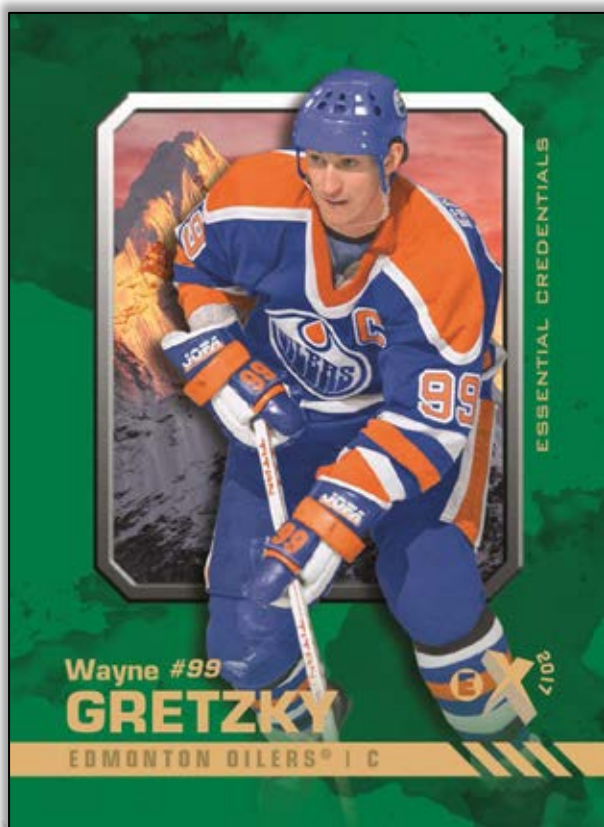

New to Fleer Showcase the EX-2017, an ode to a classic '96-97 Fleer Insert, EX-2000

Featuring 42 NHL Superstars, Legends & Rookies, also look for two dynamic parallels; Essential Credentials Future & Essential Credentials Now.

EX-2017 Essential Credentials Now Parallel