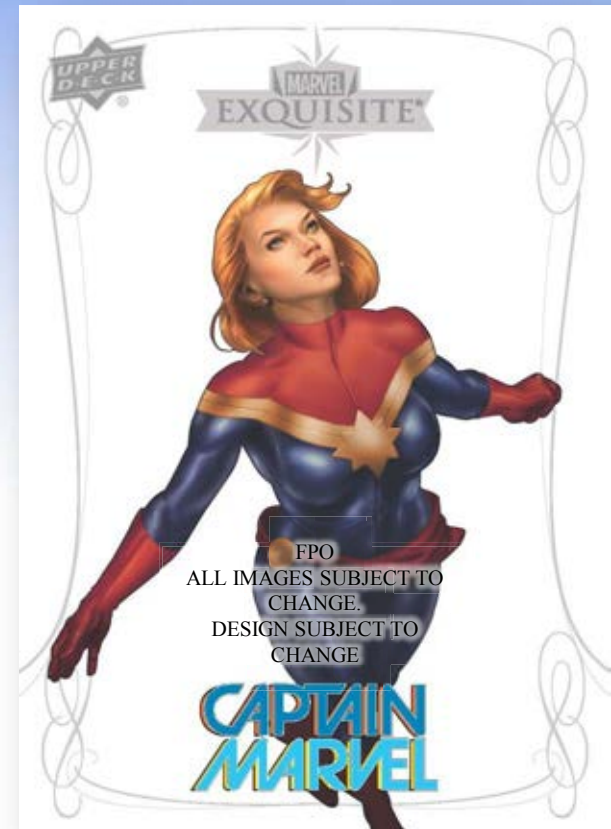

1 Gems pack plus 1 Exquisite pack in every box!!!

2016 Marvel Gems Box Breaks

Exquisite packs

1 of the following:

- **Base card (Original art by Ariel Olivetti)**
 - 4 tiers of numbered rarity, tier 4 numbered to 30!
- **Nameplate card**
 - Cards with embedded metal nameplates for all Base set characters
- **Emma Frost Collection**
 - Printed on unique diamond-like paper!
- **Emma Frost Collection Diamond Skin Quad**
 - 4 embedded diamonds* per card!