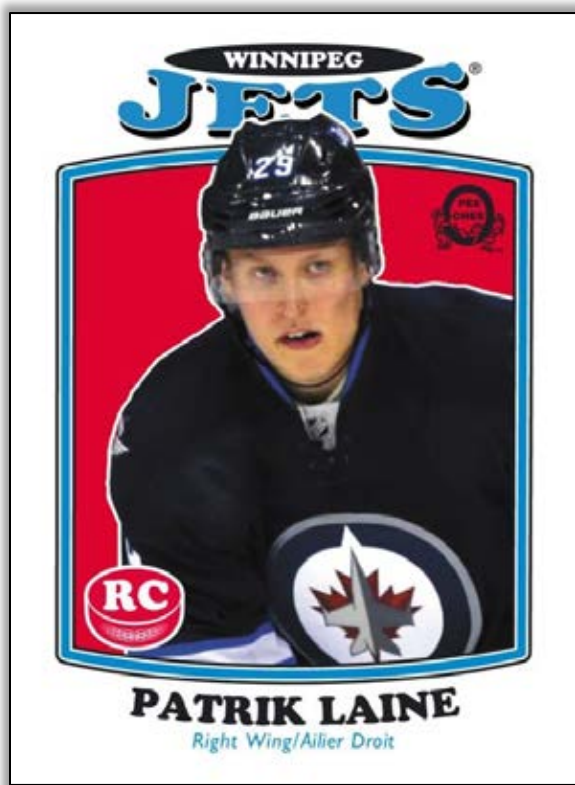

O-Pee-Chee Update

Pull O-Pee-Chee Update Rookie cards, including the popular Retro design and a **HOBBY EXCLUSIVE** Red Border version

O-Pee-Chee Retro Rookie Update