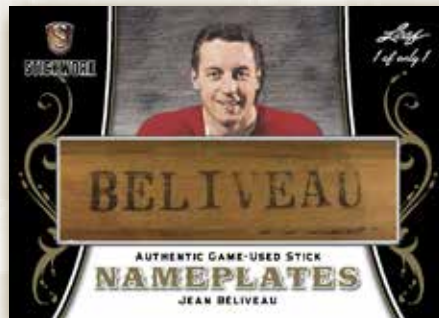

2017-18

STICKWORK HOCKEY

TITANS OF TIMBER

6 PLAYERS 6 PIECE GAME USED STICK CARD FEATURING 6 GREATS OF ALL TIME SUCH AS: GEOFFRION/HARVEY/MAHOVLICH/MIKITA/DELVECCHIO/BELIVEAU.

STICK RACK 4

FEATURING FOUR SCORES FROM SEVERAL YEARS AGO SUCH AS: BELIVEAU/MOORE/OLMSTEAD/HARVEY & CLARKE/DIONNE/HULL/ESPOSITO.

NAMEPLATES

TAKE OWNERSHIP OF THESE RARE 1 OF 1 NAME PLATE CARDS WITH THE PLAYERS NAME TAKEN RIGHT OFF THE STICK SUCH AS: JEAN BELIVEAU, KEN DRYDEN & DICKIE MOORE.

STICK RACK 3

A TRIPLE TWIG THREAT FEATURING THREE GAME USED STICK PIECES FROM HOCKEY'S ELITE SUCH AS: CLANCY/ORR/HORTON & MAHOVLICH/HOWE/HULL