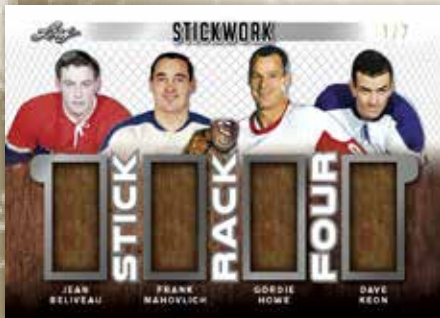

2017-18

STICKWORK HOCKEY

TITANS OF TIMBER

6 PLAYERS 6 PIECE GAME USED STICK CARD FEATURING 6 GREATS OF ALL TIME SUCH AS: GEOFFRION/HARVEY/MAHOVLICH/MIKITA/DELVECCHIO/BELIVEAU.

STICK RACK 4

FEATURING FOUR SCORES FROM SEVERAL YEARS AGO SUCH AS: BELIVEAU/MOORE/OLMSTEAD/HARVEY & CLARKE/DIONNE/HULL/ESPOSITO.

NAMEPLATES

TAKE OWNERSHIP OF THESE RARE 1 OF 1 NAME PLATE CARDS WITH THE PLAYERS NAME TAKEN RIGHT OFF THE STICK SUCH AS: JEAN BELIVEAU, KEN DRYDEN & DICKIE MOORE.

STICK RACK 3

A TRIPLE TWIG THREAT FEATURING THREE GAME USED STICK PIECES FROM HOCKEY'S ELITE SUCH AS: CLANCY/ORR/HORTON & MAHOVLICH/HOWE/HULL