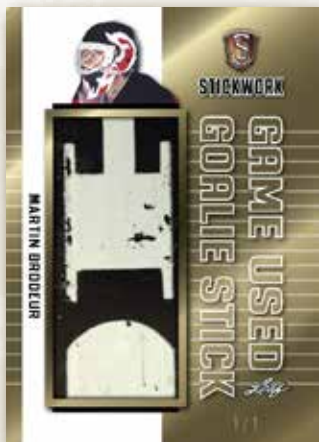

NAMEPLATES

TAKE OWNERSHIP OF THESE RARE 1 OF 1 NAME PLATE CARDS WITH THE PLAYERS NAME TAKEN RIGHT OFF THE STICK SUCH AS: JEAN BELIVEAU, KEN DRYDEN & DICKIE MOORE.

STICK RACK 3

A TRIPLE TWIG THREAT FEATURING THREE GAME USED STICK PIECES FROM HOCKEY'S ELITE SUCH AS: CLANCY/ORR/HORTON & MAHOVLICH/HOWE/HULL

SIGNATURE STICKS 2

DUAL AUTOGRAPHED GAME USED STICK CARD FEATURING HOCKEY HEROES SUCH AS: MOGILNY/FEDOROV,VACHON/PARENT & BAUN/SALMING.

SIGNATURE STICKS

AUTOGRAPHED GAME USED STICK CARD FEATURING HOCKEY HEROES SUCH AS: GORDIE HOWE, MANON RHEAUME & VLADISLAV TRETIAK.

LOOK FOR:

GAME USED STICK

HOCKEY LEGENDS, SUPERSTARS AND HEROES ARE FEATURED IN THIS JUMBO SIZED STICK SWATCH INSERT SUCH AS: DOUG HARVEY, JEAN BELIVEAU & MARIO LEMIEUX.

TEAM TWIGS

8 PLAYERS THAT HAVE ALL STARED AT THE SAME TIME OR DIFFERENT TIMES FOR THE SAME FRANCHISE SUCH AS: MONTREAL: BELIVEAU/LAPERRIERE/OLMSTEAD/ROY/GAINEY/DRYDEN/GOYETTE/LAFLEUR, TORONTO: KEON/SUNDIN/HORTON/SALMING/GILMOUR/MAHOVLICH/POTVIN/JOSEPH.

STICKS & STONES

SINGLE PLAYER 4 PIECE GAME USED STICK CARD FEATURING THOSE MORE KNOWN FOR THEIR FISTS OF FURY SUCH AS: BOB PROBERT, GINO ODJICK & CLARK GILLIES.

GAME USED GOALIE STICK

LARGE GAME USED STICK PIECE FEATURING THOSE THAT HAVE STARRED BETWEEN THE PIPES SUCH AS: KEN DRYDEN, BERNIE PARENT & JACQUES PLANTE.