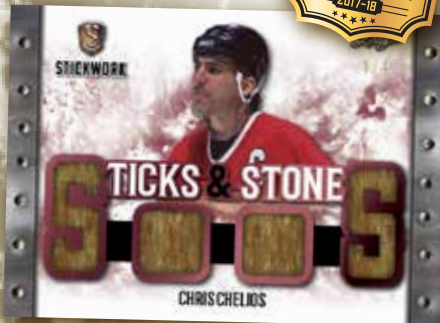

LOOK FOR:

GAME USED STICK

HOCKEY LEGENDS, SUPERSTARS AND HEROES ARE FEATURED IN THIS JUMBO SIZED STICK SWATCH INSERT SUCH AS: DOUG HARVEY, JEAN BELIVEAU & MARIO LEMIEUX.

TEAM TWIGS

8 PLAYERS THAT HAVE ALL STARED AT THE SAME TIME OR DIFFERENT TIMES FOR THE SAME FRANCHISE SUCH AS: MONTREAL: BELIVEAU/LAPERRIERE/OLMSTEAD/ROY/GAINEY/DRYDEN/GOYETTE/LAFLEUR, TORONTO: KEON/SUNDIN/HORTON/SALMING/GILMOUR/MAHOVLICH/POTVIN/JOSEPH.

STICKS & STONES

SINGLE PLAYER 4 PIECE GAME USED STICK CARD FEATURING THOSE MORE KNOWN FOR THEIR FISTS OF FURY SUCH AS: BOB PROBERT, GINO ODJICK & CLARK GILLIES.

GAME USED GOALIE STICK

LARGE GAME USED STICK PIECE FEATURING THOSE THAT HAVE STARRED BETWEEN THE PIPES SUCH AS: KEN DRYDEN, BERNIE PARENT & JACQUES PLANTE.