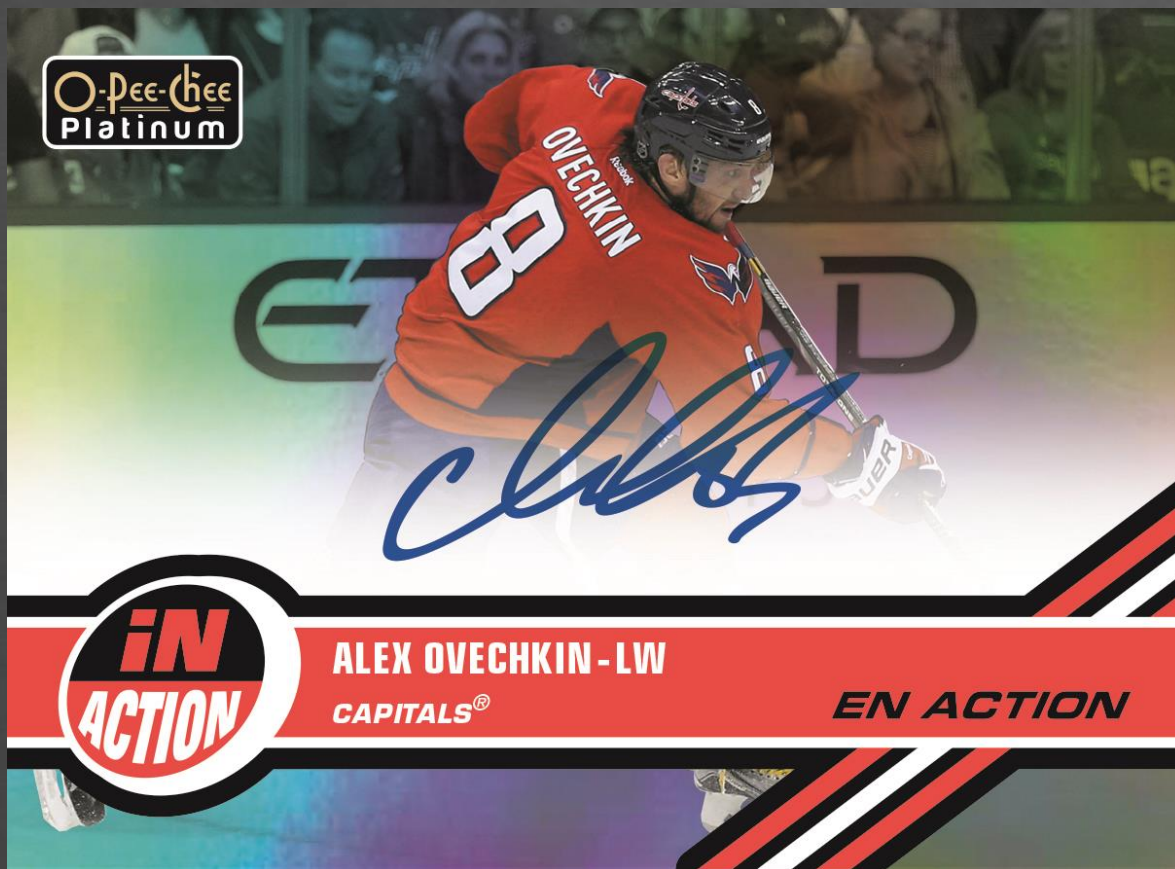

2017-18

O-pee-chee
Platinum

HOCKEY

Cool-to-Collect Inserts

Grab Destined For Glory, Platinum Records & In Action

Falling 3 per Box

Each featuring Hard Signed Rainbow Parallels

In Action Autograph