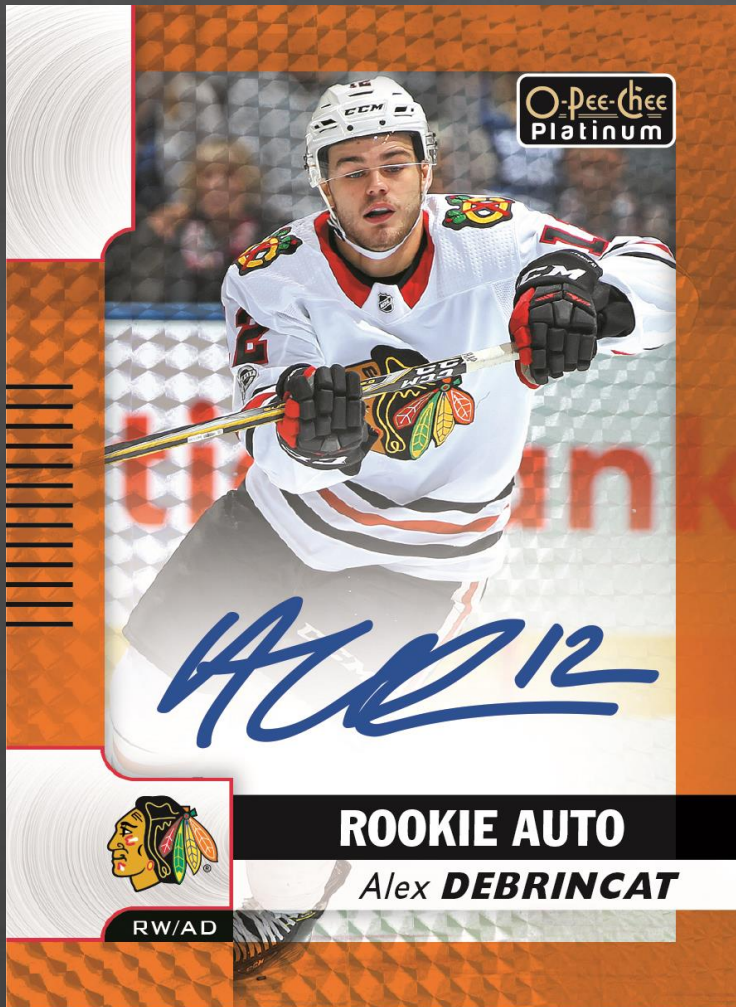

All Content is subject to change. Card images are solely for the purpose of design display.

2017-18

O-pee-chee
Platinum

HOCKEY

Rookie Autographs

Find Hard Signed Rookie Autographs

Featuring 7 Levels of Parallels, Producing Amazing High-Value Hits

HOBBY EXCLUSIVE

Rookie Autos – Orange Checkers Parallel

Look For Your Favorite Rookies Autographed 1-of-1 Golden Treasures Parallel

Rookie Autos – Golden Treasures Parallel

All Content is subject to change. Card images are solely for the purpose of design display.