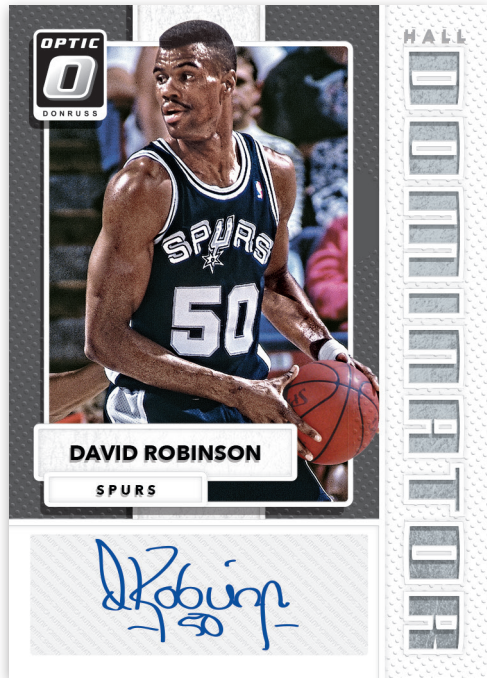

RATED ROOKIES SIGNATURES

RATED ROOKIES SIGNATURES
GREEN

RATED ROOKIES SIGNATURES
GOLD VINYL

Collect the incredibly talented 2017-18 NBA rookie class with on-card Rated Rookie Signatures!

Hobby features the following exclusives:

Holo, Blue (#'d/49), Gold (#'d/10), Green (#'d/5),
and Gold Vinyl (one-of-one)!

HALL DOMINATORS

**DOMINATORS SIGNATURES
GOLD**

**SIGNATURE SERIES
GOLD VINYL**

Along with the ultra hot Rated Rookies Signatures, Optic also features checklists loaded with some of the biggest veteran, retired, and legendary players to ever play the game!