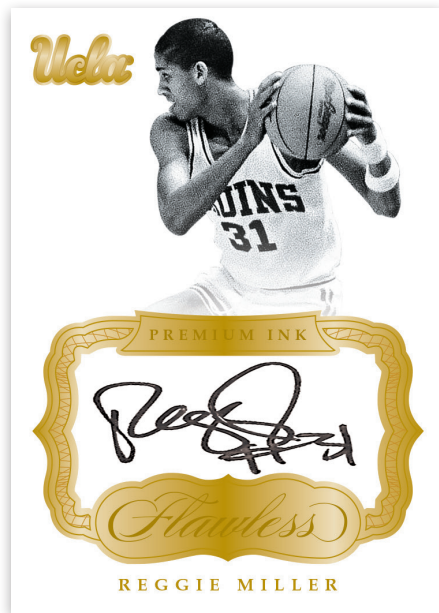

## BASE 3.0 DIAMOND

Looked for the enclosed precious Gems in the following versions: Base Diamond (#'d/20), Ruby (#'d/15), Sapphire (#'d/ 10), Emerald (#'d/5) & 1-of-1 oversized Diamond.

**FLAWLESS DUAL SIGNATURES**

Look for dual on-card autographs of college connections from yesterday & today.

**ROOKIE PATCH AUTOGRAPHS**

In Rookie Patch Autographs you'll find on-card autographs from all of the top 2017 rookies including, NCAA, Team Logo & Brand Logos. Look for Lonzo Ball, Markelle Fultz, Jayson Tatum, Josh Jackson, DeAaron Fox, Jonathan Isaac, Dennis Smith Jr., Malik Monk & more.

## PREMIUM INK

It's a veritable who's who of college basketball in Premium Ink, celebrated with an on-card autograph. Chase the rare Emerald & Black versions (sequentially #ed/5 & 1).