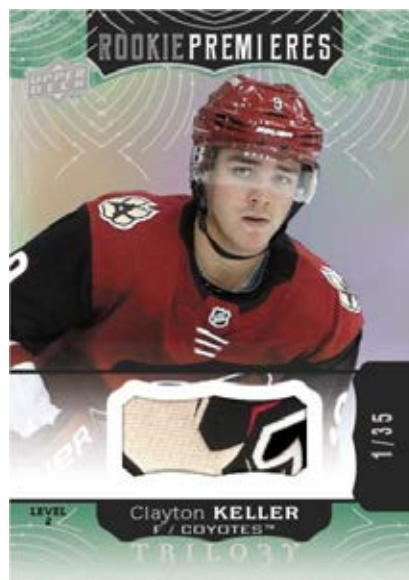

Uncommon Rookies Green

Patch Parallel

Look For Stunning Green Rainbow Foil Relic Variations of The 33-Card Rookie Subsets.

Common Rookies Jersey #'D To 399, Uncommon Rookies Patch #'D To 35 & Rare Rookies Tag #'D To 5.

All Content is subject to change. Card images are solely for the purpose of design display