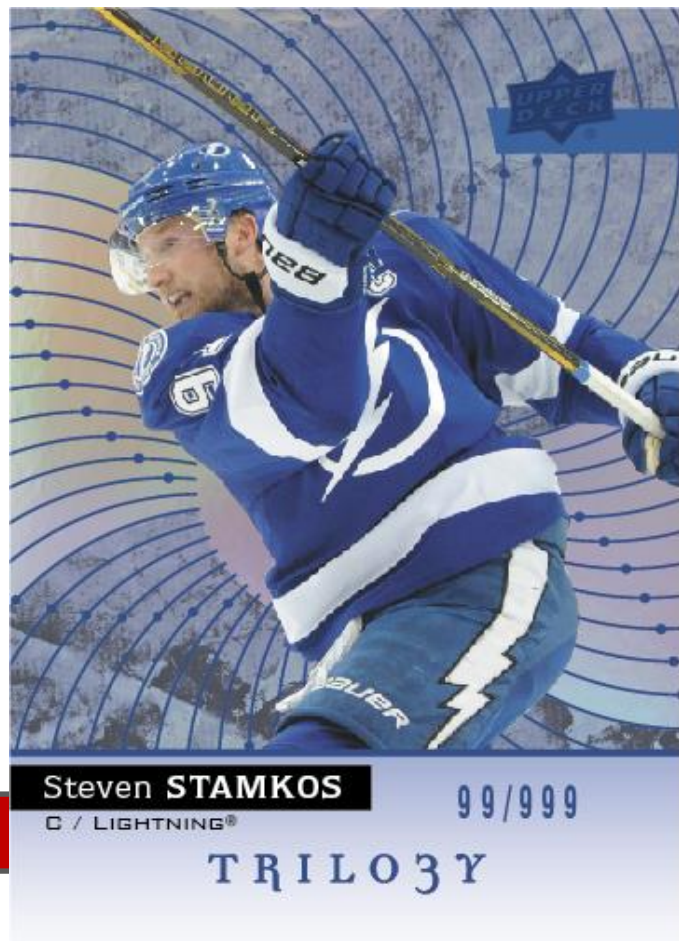

# PRODUCT HIGHLIGHTS

Rainbow Foil Blue Parallel

**Trilogy Delivers Rookie Cards in a Totally Unique Fashion**

**Find Three Unique Plexi-Glass Autograph Inserts**  
*Featuring a Hard-Signed Autograph From Rookie, Veteran And Retired NHL Stars Directly on Stunning Plexiglas Substrate*