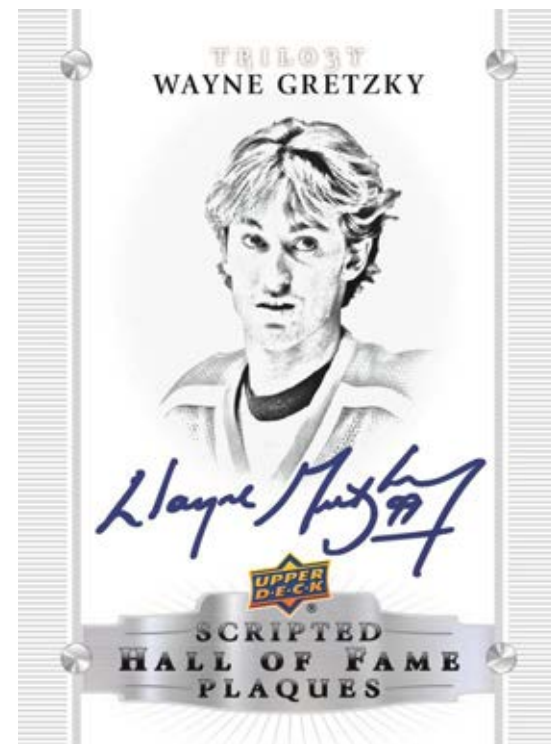

Scripted Hall of Fame Plaques

All Content is subject to change. Card images are solely for the purpose of design display