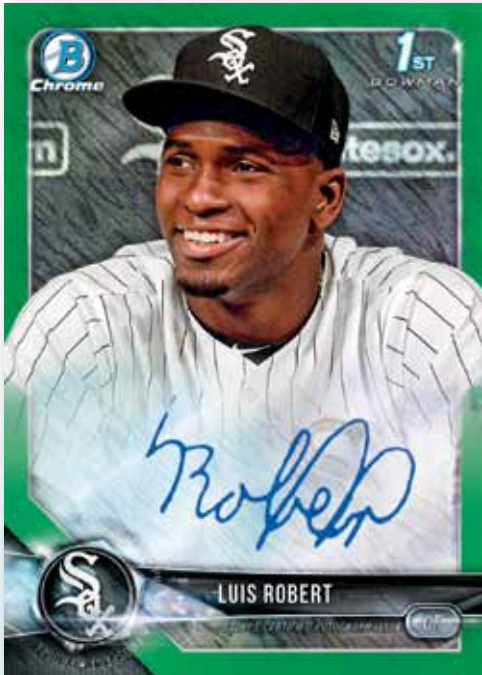

Bowman®

THE FIRST PLACE TO FIND
THE GAME'S FUTURE STARS

RETAIL

Chrome Prospect Autograph –
Green Shimmer Variation Refractor