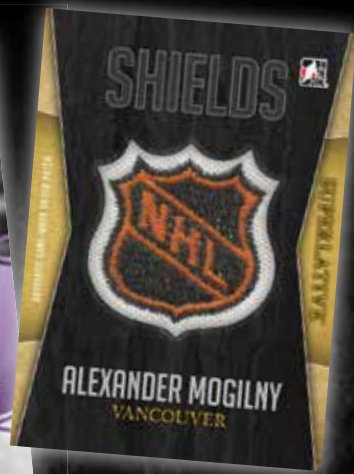

2017 Superlative HOCKEY *by In The Game*

SUPERLATIVE SIGNATURES: AN AUTOGRAPHED INSERT SET FEATURING A SPECTRUM OF HOCKEY SUPERSTARS AND LEGENDS SUCH AS: MARIO LEMIEUX, PIERRE TURGEON MANON RHEAUME & PHIL ESPOSITO.

SUPERLATIVE SHIELDS: A GAME USED NHL SHIELD FEATURING SOME OF THE GREATEST PLAYERS OF ALL TIME SUCH AS: ALEXANDER MOGILNY, PAUL KARIYA & COREY CRAWFORD.

SUPERLATIVE SHIELDS SIGNATURES: A SIGNED GAME USED NHL SHIELD CARD FEATURING PLAYERS SUCH AS: JAROMIR JAGR, PIERRE TURGEON & BRETT HULL.

SUPERLATIVE SILVER STICK CLUB: A SINGLE PLAYER 4 PIECE MEMORABILIA CARD HONORING THOSE THAT HAVE PLAYED AT LEAST 1000 PROFESSIONAL GAMES SUCH AS: JOE SAKIC, TIM HORTON & MARK MESSIER.

VINTAGE SUPER TEAMS: A VINTAGE 3 PLAYER MEMORABILIA CARD HONORING SOME OF THE GREATEST VINTAGE TEAMS OF ALL TIME SUCH AS: 1926-27- OTTAWA - CLANCY/ADAMS/NIGHBOR AND 1923-24 - MONTREAL - VEZINA/MORENZ/JOLIAT