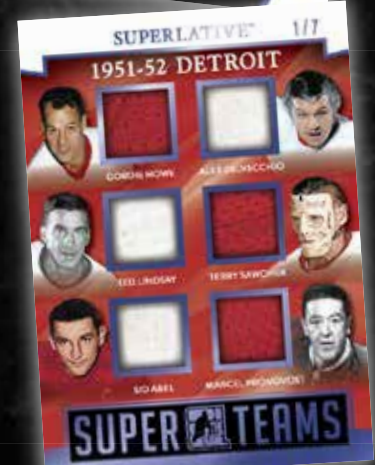

RETIRED NUMBERS MULTI: 5 LEGENDS PER CARD THAT ALL SHARED THE SAME ICONIC NUMBER SUCH AS:
#9 - RICHARD/HULL/HOWE/BUCKYK/CONACHER &
#1 - SAWCHUK/PLANTE/HALL/PARENT/BRODA

SUPERLATIVE ROOKIE SIGNATURES: FEATURING LEAF'S EXCLUSIVE SIGNERS: NICO HISCHIER & NOLAN PATRICK

SUPERLATIVE CAREERS: A SINGLE PLAYER 5 PIECE MEMORABILIA CARD HONORING LEGENDS WHO HAVE HAD SUPERLATIVE CAREERS SUCH AS: MARTIN BRODEUR, PAVEL BURE & TEEMU SELANNE

RETIRED NUMBERS: INSERT SET HONORING THOSE LEGENDS WHO'S UNIFORM NUMBER WERE RETIRED BY THEIR RESPECTIVE FRANCHISE SUCH AS: STAN MIKITA, BOBBY ORR & JEAN BELIVEAU.