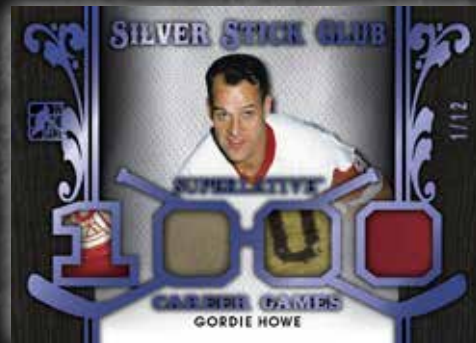

2017 Superlative HOCKEY *by In The Game*

SUPERLATIVE SIGNATURES: AN AUTOGRAPHED INSERT SET FEATURING A SPECTRUM OF HOCKEY SUPERSTARS AND LEGENDS SUCH AS: MARIO LEMIEUX, PIERRE TURGEON MANON RHEAUME & PHIL ESPOSITO.

SUPERLATIVE SHIELDS: A GAME USED NHL SHIELD FEATURING SOME OF THE GREATEST PLAYERS OF ALL TIME SUCH AS: ALEXANDER MOGILNY, PAUL KARIYA & COREY CRAWFORD.

SUPERLATIVE SHIELDS SIGNATURES: A SIGNED GAME USED NHL SHIELD CARD FEATURING PLAYERS SUCH AS: JAROMIR JAGR, PIERRE TURGEON & BRETT HULL.

SUPERLATIVE SILVER STICK CLUB: A SINGLE PLAYER 4 PIECE MEMORABILIA CARD HONORING THOSE THAT HAVE PLAYED AT LEAST 1000 PROFESSIONAL GAMES SUCH AS: JOE SAKIC, TIM HORTON & MARK MESSIER.

VINTAGE SUPER TEAMS: A VINTAGE 3 PLAYER MEMORABILIA CARD HONORING SOME OF THE GREATEST VINTAGE TEAMS OF ALL TIME SUCH AS: 1926-27- OTTAWA - CLANCY/ADAMS/NIGHBOR AND 1923-24 - MONTREAL - VEZINA/MORENZ/JOLIAT