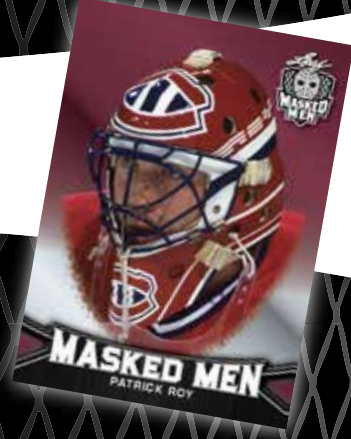

Leaf

2017

LEAF TRADING CARDS IS PLEASED TO ANNOUNCE AN EXCITING ADDITION TO THE LEAF HOCKEY PRODUCT PORTFOLIO WITH 2017 MASKED MEN HOCKEY!

LOOK FOR:

STACK THE PADS

EXCITING INSERT FEATURING 2 GAME USED PAD SWATCHES WORN BY SOME OF HOCKEY'S GREATEST GOALTENDERS FEATURING STARS SUCH AS: PATRICK ROY, MARTIN BRODEUR & JACQUES PLANTE

SHUTOUT

GAME USED MEMORABILIA CARD HONORING GOALIES THAT KEPT THE LAMP SILENT. FEATURING STARS SUCH AS TERRY SAWCHUK, MARTIN BRODEUR & BERNIE PARENT

SIGNATURE GOALIES

AUTOGRAPHED MEMORABILIA CARD FEATURING GOALIE GREATS SUCH AS: PATRICK ROY, TONY ESPOSITO & FELIX POTVIN