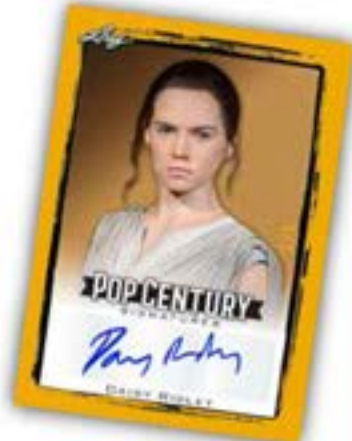

2017

Leaf

POP CENTURY

LEAF IS PLEASED TO ANNOUNCE THE RETURN OF THE HOBBY'S MOST WILDLY POPULAR CELEBRITY DRIVEN PRODUCT. 2017 LEAF POP CENTURY TRADING CARDS. ONCE AGAIN, POP CENTURY IS CHOCK FULL OF A WIDE SELECTION OF SIGNATURES FROM ALL THINGS POP CULTURE INCLUDING MUSIC, TELEVISION, MOVIE AND OTHER PERSONALITIES!

EACH BOX WILL INCLUDE 4 CARDS
(EITHER 4 AUTOGRAPHS OR 3 AUTOGRAPHS AND AN OVERSIZED HOLLYWOOD MEMORABILIA CARD)
EACH CASE CONTAINS 12 BOXES

PRODUCT RELEASES: JULY 26, 2017

(OPENING DAY OF THE NATIONAL SPORTS COLLECTORS CONVENTION)