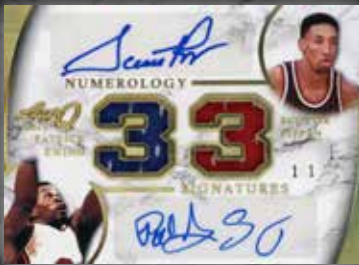

# Leaf Q 2017

**NUMEROLOGY DUAL AUTO MEMORABILIA** - 2 LEGENDS FROM DIFFERENT SPORTS OR WITHIN THEIR SAME SPORT THAT SHARE A UNIFORM NUMBER SUCH AS: SCOTTIE PIPPIN/PATRICK EWING & CAL RIPKEN JR./TROY AIKMAN

**PATCH PERFECT** - AMAZING JUMBO PATCH CARD FEATURING LEGENDS FROM ALL SPORTS SUCH AS: JOE MONTANA, PEDRO MARTINEZ, HIDEO NOMO & ALLEN IVERSON

**SUPERLATIVE 6 MEMORABILIA** - 6 OF THE MOST SUPERLATIVE SUPERSTARS THAT HAVE EVER SHARED A TRADING CARD SUCH AS: RUTH/BERRA/MUNSON/JACKSON/MATTINGLY/MANTLE, AIKMAN/BRADY/MONTANA/MARINO/ELWAY/YOUNG & BRYANT/DURANT/DREXLER/JORDAN/WILKINS/JAMES

**RESPECT** - BEAUTIFULLY CRAFTED ACETATE SIGNATURE CARD FEATURING LEGENDS THAT DESERVE THE UTMOST RESPECT SUCH AS: NOLAN RYAN, TERRY BRADSHAW, JERRY RICE & JOHNNY BENCH

**THE GREAT 8** - 8 WONDERS OF THE SPORTS WORLD ALL REPRESENTED ON THESE AMAZING MEMORABILIA CARDS SUCH AS: RUTH/MANTLE/WILLIAMS/MUSIAL/MATHEWS/MAYS/BERRA/YASTRZEMSKI & JORDAN/CHAMBERLAIN/JAMES/BIRD/JOHNSON/BRYANT/O'NEAL/OLAJUWON