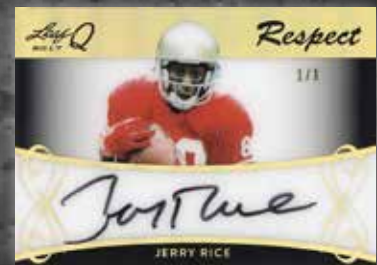

5 PREMIUM SIGNATURE OR MEMORABILIA CARDS PER BOX

DUE DATE: 10/12/2017

4 BOXES PER CASE

RELEASE DATE: LATE OCTOBER 2017

*ALL CARDS SHOWN ARE ACTUAL CARDS & NOT MOCKUPS