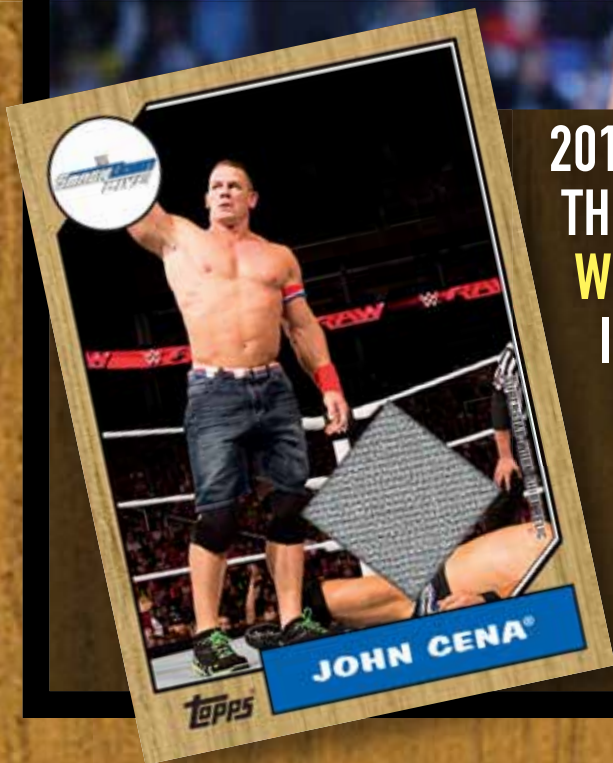

2017

TOPPS®

HERITAGE™

HOBBY

Autograph Card - Parallel

2017 TOPPS WWE HERITAGE EXPLORES THE **RAW, SMACKDOWN LIVE, NXT** AND **WWE LEGENDS** ROSTERS USING THE ICONIC 1987 TOPPS DESIGN ON 24-PT HERITAGE STOCK!