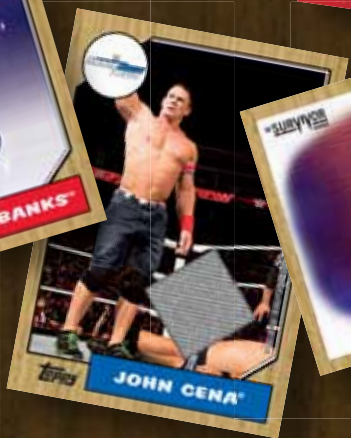

2 Hits Per Hobby Box! With One Guaranteed Autograph!

LOOK FOR AUTOGRAPHS, SHIRT RELICS, MAT RELICS AND MORE!

ON SALE AUGUST 2017!