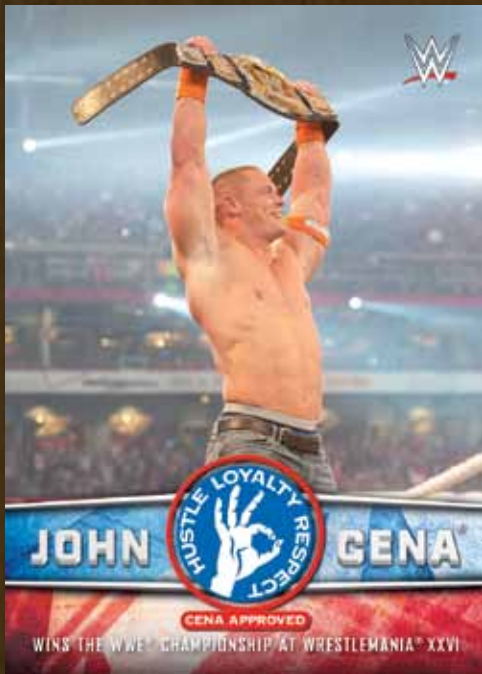

Base Card

Base Card

Base Card - Parallel

BASE CARDS

2017

TOPPS®

HERITAGE™

JOHN CENA TRIBUTE PART 3

The third set of 10 cards celebrating 16-time World Champion John Cena! 40 cards in total to collect, spread over the major Topps WWE trading card releases in 2017!

Plus All-New *SummerSlam* Insert Cards:

SUMMERSLAM ALL-STARS

The stand-out Superstars and Legends of *SummerSlam*! (1 per pack)

John Cena Tribute Card

THIRTY YEARS OF SUMMERSLAM

The best matches and moments from the past 30 years of *SummerSlam*! (2 per pack)