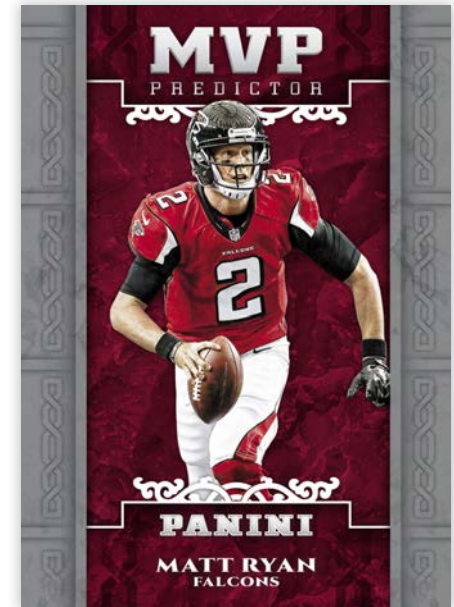

MVP PREDICTOR

Pull rare predictor cards for MVP, Offensive Player of the Year, and Offensive Rookie of the Year for a chance to win an exclusive set of Panini trading cards! Look for gold parallels (#’d/10) and black parallels (#’d/1)!