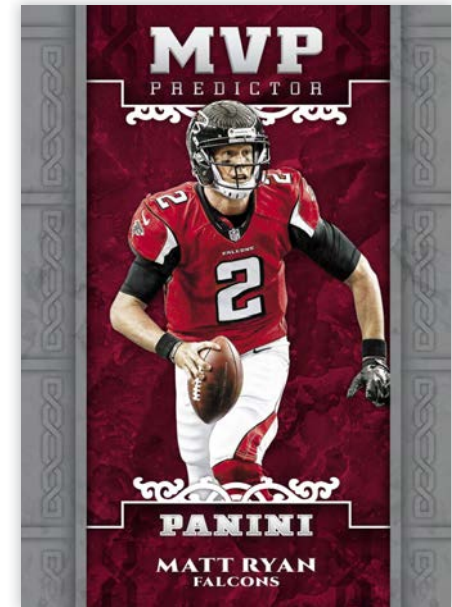

**KNIGHTS OF THE ROUND DIE-CUTS**

Collect all 30 of the Knights of the Round Die-Cuts which fall at one per case, on average!

**ROOKIES**

From college to the pros, look for rookies from the 2017 NFL draft representing their new colors! Find retail exclusive Sacrifice die-cuts with base versions #’d/399 and rookies #’d/199!