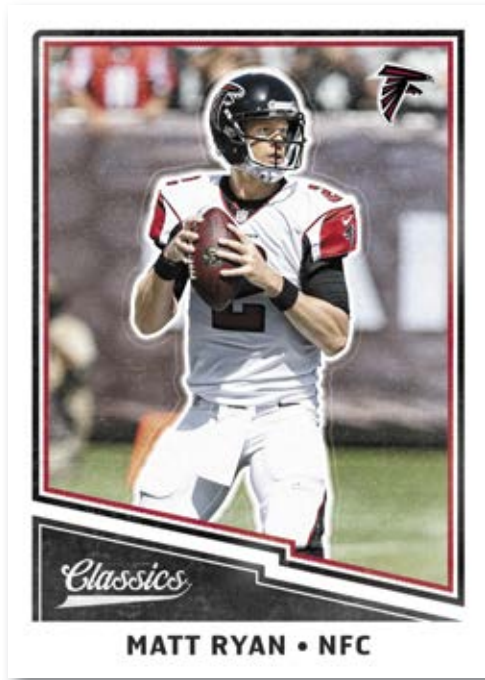

BASE

LEGENDS

Classics features a 300-card base set, including 100 current veterans, 100 legends, and 100 upcoming rookies from the 2017 NFL Draft. Look for the new crop of rookies at 1 per pack!

ROOKIES