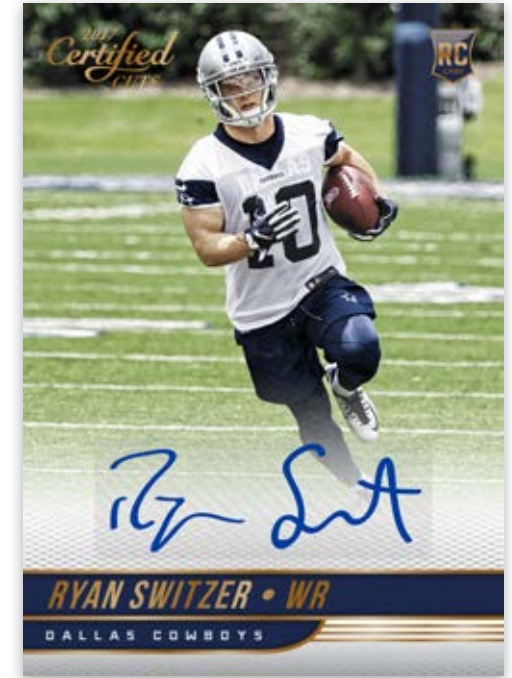

DONRUSS CERTIFIED CUTS FOOTBALL

2017 NFL TRADING CARDS

BASE

Donruss Certified Cuts features a 100 card base-set with beautiful full bleed photography.

LEGENDS

Legends will all be #'d and have silver and gold parallels #'d as low as 10.

ROOKIE SCRIPTS

Top rookies from the 2017 NFL Draft are included in this autographed parallel to Rookies. Also look for Silver parallels #'d to 99 and Gold to 25.

ROOKIE CUTS BLUE INK VARIATION

Inspired by a classic design, these cards include memorabilia along with simulated check pieces. Six different parallels, including ink variations, provide an exciting chase for collectors!