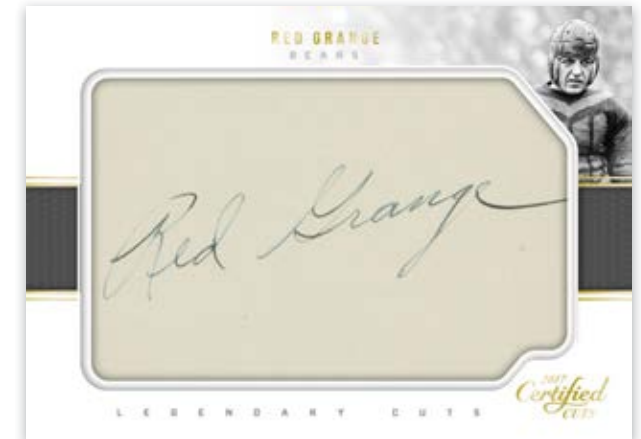

LEGENDARY CUTS

Legendary Cuts lives up to its name. This set features big names such as Johnny Unitas®, Tom Landry, George Halas, Bronko Nagurski, Al Davis, Brian Piccolo and Norm Van Brocklin.