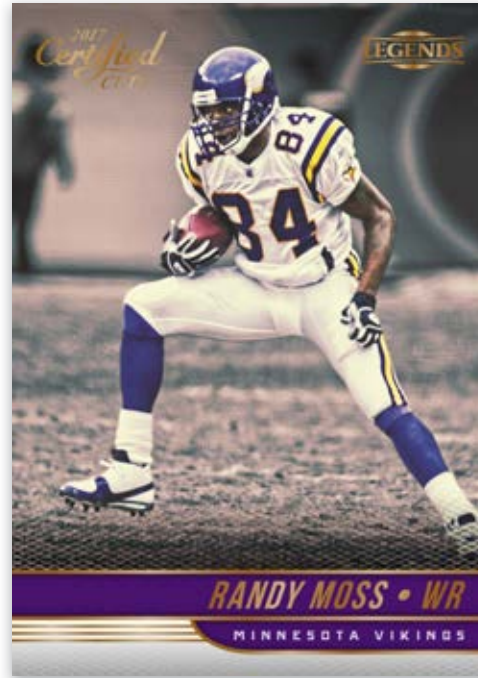

DONRUSS CERTIFIED CUTS FOOTBALL

2017 NFL TRADING CARDS

BASE

Donruss Certified Cuts features a 100 card base-set with beautiful full bleed photography.

LEGENDS

Legends will all be #'d and have silver and gold parallels #'d as low as 10.

ROOKIE SCRIPTS

Top rookies from the 2017 NFL Draft are included in this autographed parallel to Rookies. Also look for Silver parallels #'d to 99 and Gold to 25.

ROOKIE CUTS BLUE INK VARIATION

Inspired by a classic design, these cards include memorabilia along with simulated check pieces. Six different parallels, including ink variations, provide an exciting chase for collectors!