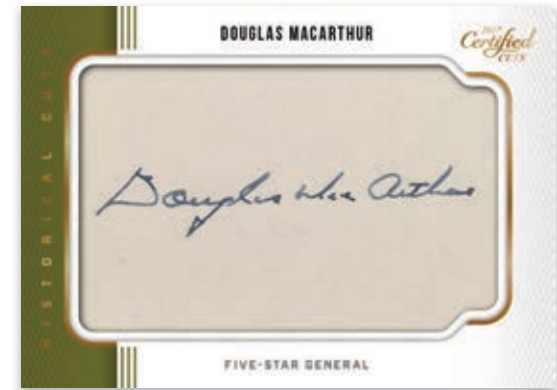

ROOKIE SCRIPTS

Top rookies from the 2017 NFL Draft are included in this autographed parallel to Rookies. Also look for Silver parallels #'d to 99 and Gold to 25.

ROOKIE CUTS BLUE INK VARIATION

Inspired by a classic design, these cards include memorabilia along with simulated check pieces. Six different parallels, including ink variations, provide an exciting chase for collectors!

MODERN CUTS

Only the best made the cut for this checklist! Also look for Retired Cuts including HOF'ers Brett Favre, Jerome Bettis, John Elway and many more!

LEGENDARY CUTS

Legendary Cuts lives up to its name. This set features big names such as Johnny Unitas®, Tom Landry, George Halas, Bronko Nagurski, Al Davis, Brian Piccolo and Norm Van Brocklin.

CUTS MEMORABILIA BOOKLET

Featuring cut signatures and oversize memorabilia pieces, these booklets are a cut above.

HISTORICAL CUTS

Look for Historical Cuts from Thomas Jefferson, JFK, Ronald Reagan & more. Also look for Collegiate and Cinematic Cuts!