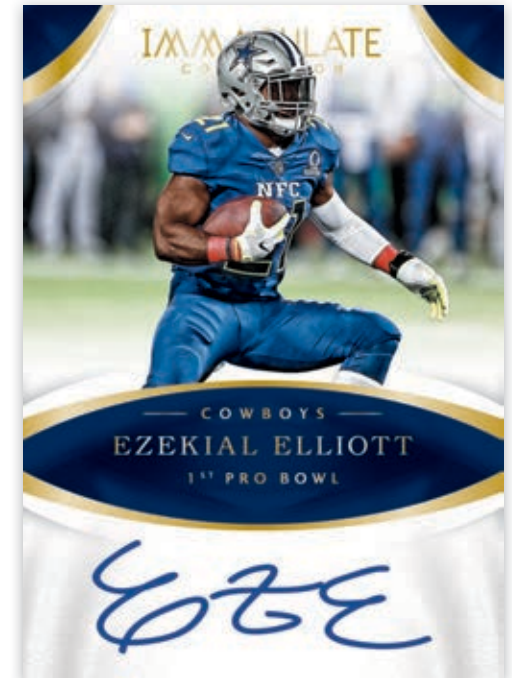

BASE

100-card base set (#'d/99) with Gold (#'d/5) and Platinum (#'d/1) parallels.

IMMACULATE DUAL AUTOGRAPHS

Look for the on-card signed Immaculate Duals and Trios Autographs sets, which match up the NFL's best!

IMMACULATE MOMENTS

75-card insert features on-card autos celebrating top moments from past and present NFL Superstars. Sequentially (#'d/25) or less!

ROOKIE PATCH AUTOGRAPHS

Find on-card signed Autograph Patches (#'d/99)!
Also, chase the Laundry Tag and
NFL Shield versions, (#'d/1)!