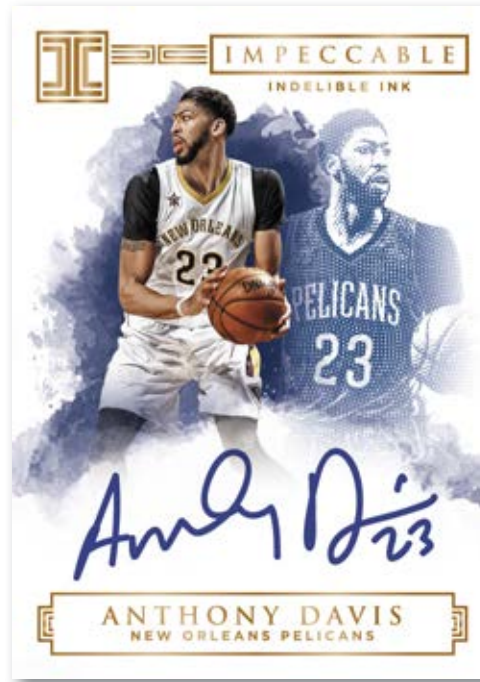

## ROOKIE AUTOGRAPHS

Every box will contain one Rookie Autograph. Look for players such as Brandon Ingram, Thon Maker, Malcolm Brogdon, and Buddy Hield.

**ELEGANCE ROOKIE JERSEY AUTOGRAPHS  
PLATINUM**

**ELEGANCE VETERAN JERSEY AUTOGRAPHS  
HOLO GOLD**

**ELEGANCE RETIRED JERSEY AUTOGRAPHS  
HOLO SILVER**

Elegance Jersey Autographs showcases rookies, veterans and retired players on a uniquely designed card with both a swatch of jersey and an on-card autograph. (prime versions #’d/25, 10, and one.)

SILVER NBA LOGO

INDELIBLE INK

SILVER NBA LOGO

Impeccable combines unique elements of design, print technology, precious metals, and on card autographs!