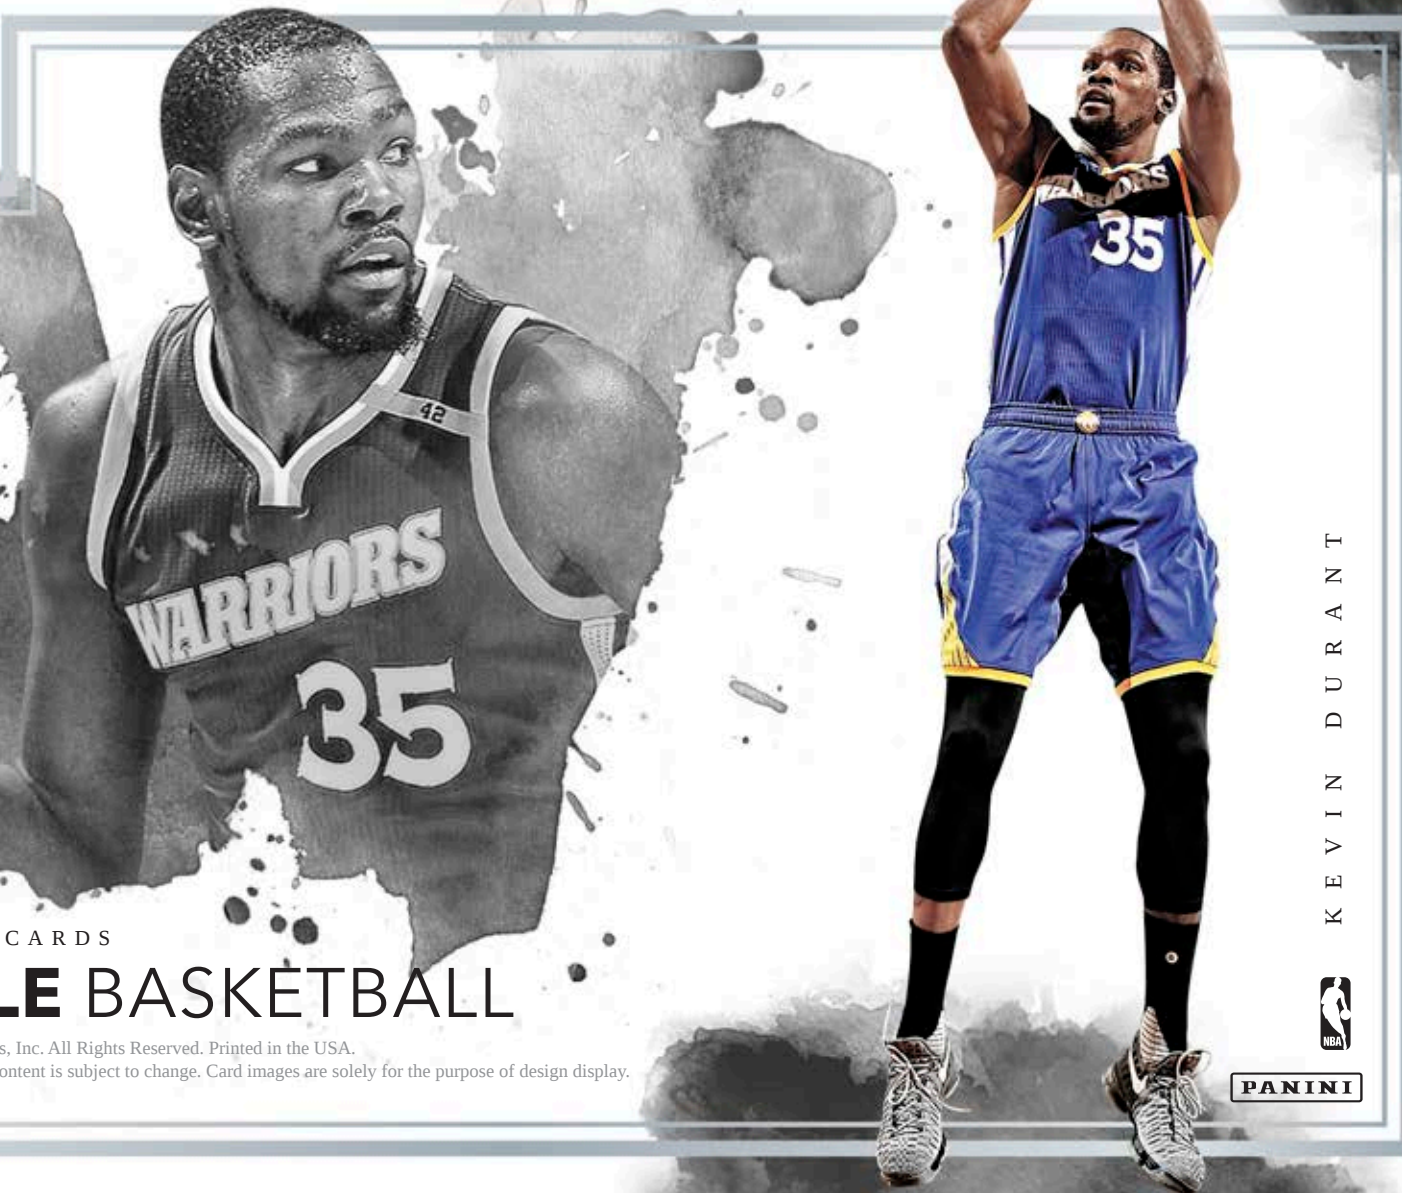

IMPECCABLE

PANINI AMERICA, INC.

K E V I N D U R A N T

PANINI

2016-17 NBA TRADING CARDS

IMPECCABLE BASKETBALL

© 2017 Panini America, Inc. © 2017 NBA Properties, Inc. All Rights Reserved. Printed in the USA.
All information is accurate at the time of posting – content is subject to change. Card images are solely for the purpose of design display.
Actual images used on cards to be determined.