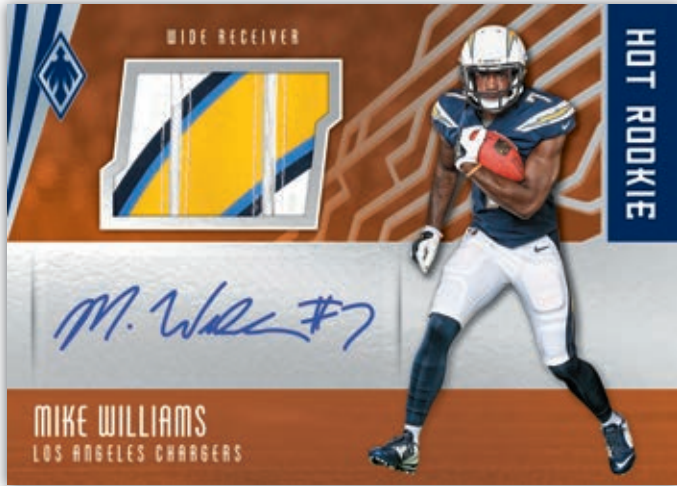

# PHOENIX FOOTBALL

2017 NFL TRADING CARDS

BASE

ROOKIE COLOR BURST

Look for Hot Packs that contain all Color Burst Parallels (one per box).

RPS ROOKIE JUMBO AUTO SWATCH YELLOW PRIME

Find oversized rookie swatch autographs (#'d 149 or less). Chase the the Laundry Tag, Brand Logo and NFL Shield Parallels, all #'d to 3 or less!

**HOT ROOKIE MATERIALS SIGNATURE GLOVES**

**TRIPLE PATCH AUTOGRAPHS**

Hunt for Dual and Triple Autographs Swatches from the top stars in the NFL with the newest rookies inserted 1 per case!

**RETIRED SIGNATURES**