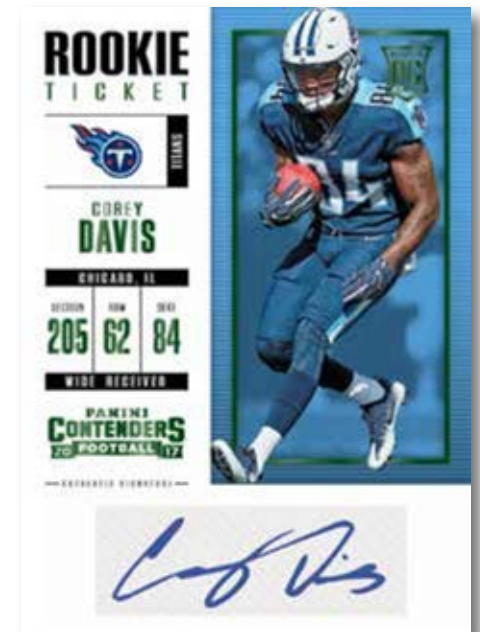

BASE

This 200 card Base set has a mix of the best stars in the NFL combined with legends of the past.

ROOKIES FOURTH DOWN

Look for the Rookie Kickoff parallel (#'d /299) all the way down to the (#'d 1/1) Touchdown parallel.

RPS AUTOGRAPHS

GAME DAY SIGNATURES

TOUCHDOWN TANDEM SIGNATURES

Look for dual autographs of some of the best combinations to ever play in the NFL in Touchdown Tandem Signatures.

CONTENDERS PREVIEW

Contenders Preview autographs are back and limited to only 23 copies per player!

HALL OF FAME AUTOGRAPHS

Find 10 of the games best in the Hall of Fame Autographs set. All #'d to 25 or less!

AIR COMMAND PRIME 1ST DOWN

RATED ROOKIES AUTOGRAPH OPTIC PREVIEW

Get your first look at one of the most anticipated releases of the year with Optic Preview Rated Rookie Autograph Cards.