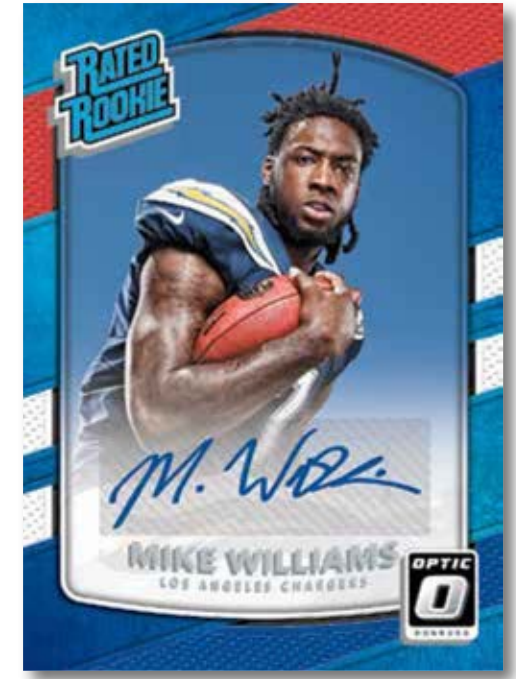

BASE

This 200 card Base set has a mix of the best stars in the NFL combined with legends of the past.

ROOKIES FOURTH DOWN

Look for the Rookie Kickoff parallel (#'d /299) all the way down to the (#'d 1/1) Touchdown parallel.

RPS AUTOGRAPHS

GAME DAY SIGNATURES

TOUCHDOWN TANDEM SIGNATURES

Look for dual autographs of some of the best combinations to ever play in the NFL in Touchdown Tandem Signatures.

CONTENDERS PREVIEW

Contenders Preview autographs are back and limited to only 23 copies per player!

HALL OF FAME AUTOGRAPHS

Find 10 of the games best in the Hall of Fame Autographs set. All #'d to 25 or less!

AIR COMMAND PRIME 1ST DOWN

RATED ROOKIES AUTOGRAPH OPTIC PREVIEW

Get your first look at one of the most anticipated releases of the year with Optic Preview Rated Rookie Autograph Cards.