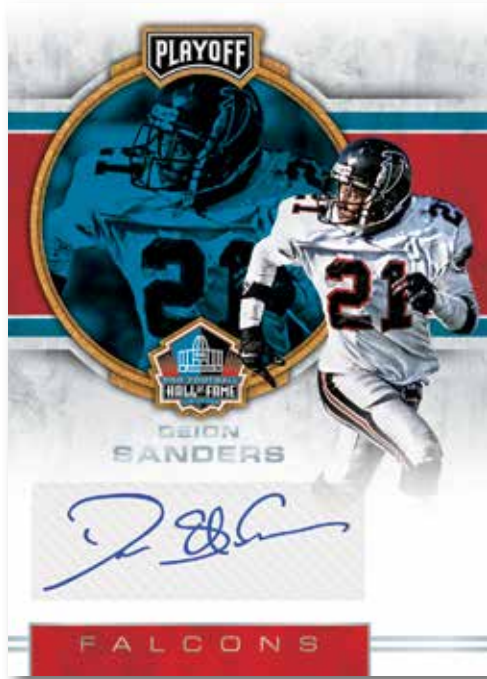

HALL OF FAME AUTOGRAPHS

Find 10 of the games best in the Hall of Fame Autographs set. All #'d to 25 or less!