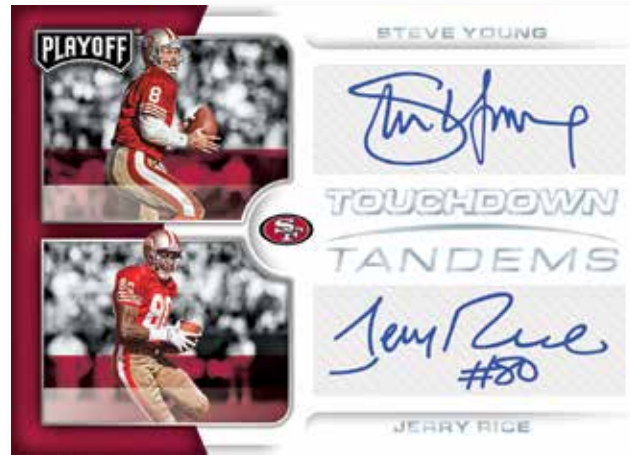

BASE

This 200 card Base set has a mix of the best stars in the NFL combined with legends of the past.

ROOKIES FOURTH DOWN

Look for the Rookie Kickoff parallel (#'d /299) all the way down to the (#'d 1/1) Touchdown parallel.

RPS AUTOGRAPHS

GAME DAY SIGNATURES

TOUCHDOWN TANDEM SIGNATURES

Look for dual autographs of some of the best combinations to ever play in the NFL in Touchdown Tandem Signatures.

CONTENDERS PREVIEW

Contenders Preview autographs are back and limited to only 23 copies per player!