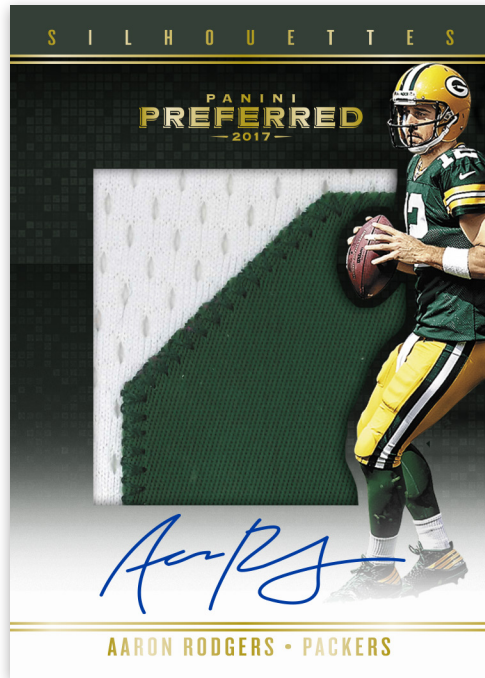

SILHOUETTES PRIME

ROOKIE SILHOUETTES PRIME

ROOKIE SILHOUETTES NFL SHIELD

The highly sought after Silhouette cards are back and better than ever. Loaded with oversized jerseys and patches, hunt for the Super Prime and NFL Shield parallels (#'d/5 or less)!

ARMORY GOLD

The always spectacular Armory booklet cards return in a big way, with 6 swatches a card and only the top rookies, they are sure to be a hit with collectors!

PREFERRED PENMANSHIP RED

Newly added is the Preferred Penmanship, which combines a die-cut design with a bold on-card autograph. Chase the stars of yesterday with the newest NFL superstars.