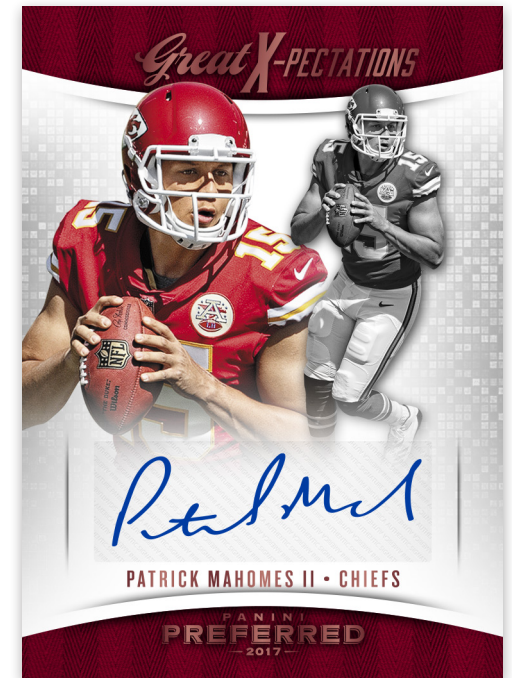

SILHOUETTES PRIME

ROOKIE SILHOUETTES PRIME

ROOKIE SILHOUETTES NFL SHIELD

The highly sought after Silhouette cards are back and better than ever. Loaded with oversized jerseys and patches, hunt for the Super Prime and NFL Shield parallels (#'d/5 or less)!

ARMORY GOLD

The always spectacular Armory booklet cards return in a big way, with 6 swatches a card and only the top rookies, they are sure to be a hit with collectors!

PREFERRED PENMANSHIP RED

Newly added is the Preferred Penmanship, which combines a die-cut design with a bold on-card autograph. Chase the stars of yesterday with the newest NFL superstars.