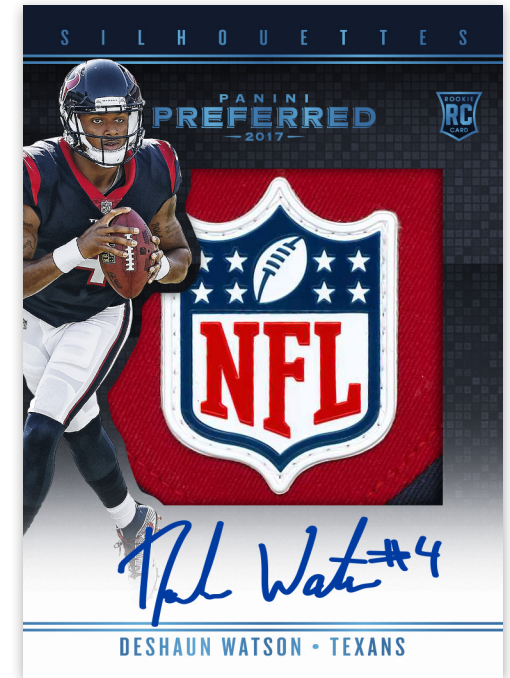

SILHOUETTES PRIME

ROOKIE SILHOUETTES PRIME

ROOKIE SILHOUETTES NFL SHIELD

The highly sought after Silhouette cards are back and better than ever. Loaded with oversized jerseys and patches, hunt for the Super Prime and NFL Shield parallels (#'d/5 or less)!

ARMORY GOLD

The always spectacular Armory booklet cards return in a big way, with 6 swatches a card and only the top rookies, they are sure to be a hit with collectors!

PREFERRED PENMANSHIP RED

Newly added is the Preferred Penmanship, which combines a die-cut design with a bold on-card autograph. Chase the stars of yesterday with the newest NFL superstars.