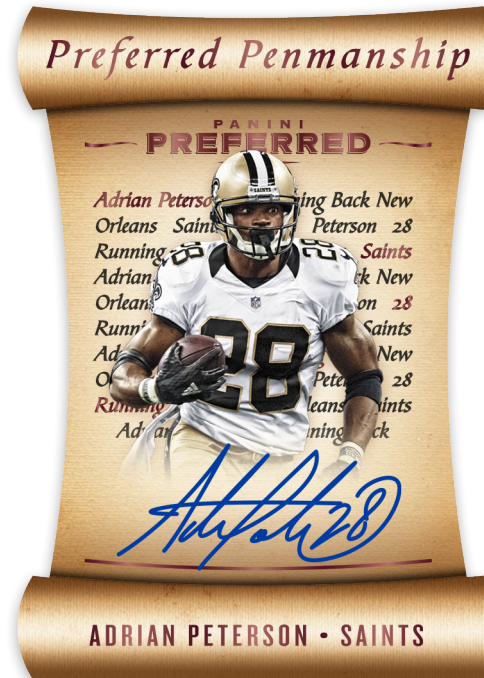

SILHOUETTES PRIME

ROOKIE SILHOUETTES PRIME

ROOKIE SILHOUETTES NFL SHIELD

The highly sought after Silhouette cards are back and better than ever. Loaded with oversized jerseys and patches, hunt for the Super Prime and NFL Shield parallels (#'d/5 or less)!

ARMORY GOLD

The always spectacular Armory booklet cards return in a big way, with 6 swatches a card and only the top rookies, they are sure to be a hit with collectors!

PREFERRED PENMANSHIP RED

Newly added is the Preferred Penmanship, which combines a die-cut design with a bold on-card autograph. Chase the stars of yesterday with the newest NFL superstars.