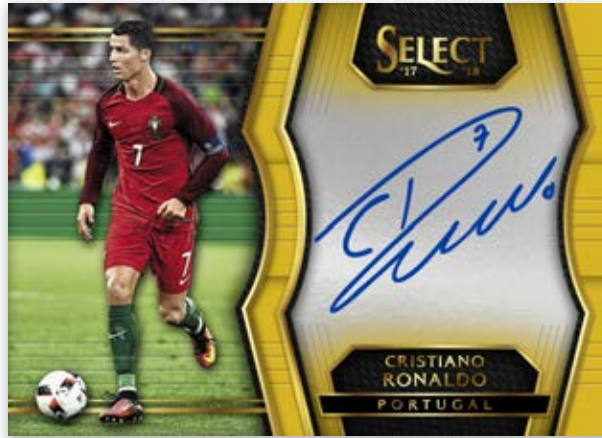

BASE SET TERRACE MAROON

BASE SET FIELD LEVEL ZEBRA

BASE SET MEZZANINE PINK DIE-CUT

Select brings a bevy of beautiful cards to soccer collectors around the world! There are three 100-card base sets each with their own unique parallel structures.

Look for the debut of the following new Prizm varieties:

Zebra #’d/25 (All three base sets)

Maroon #’d/199 (Base Set Terrace)

Fuschia #’d/125 (Base Set Terrace)

Pink Die-Cut #’d/60 (Base Set Mezzanine)

JERSEY AUTOGRAPHS TIE-DYE

Find the best of both worlds in Jersey Autographs! Every card features a swatch of memorabilia with an autograph! Look for big hits from superstars such as Thomas Müller, Gareth Bale, Cristiano Ronaldo, Lionel Messi, Neymar Jr and many more!