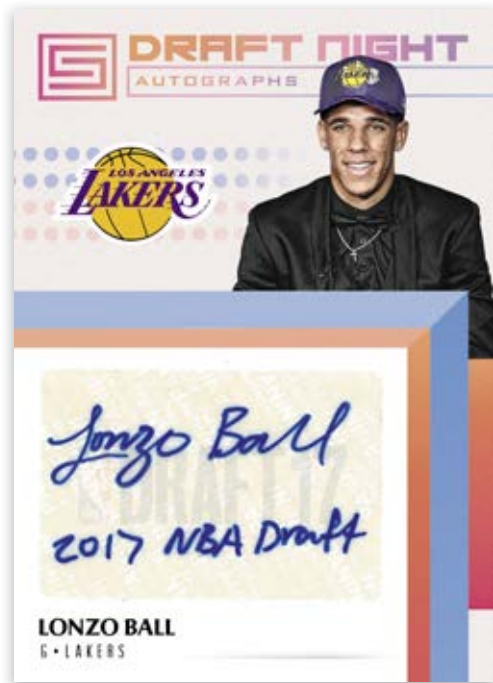

**DRAFT NIGHT AUTOGRAPH
INSCRIPTIONS**

NEW BREED

Look for several sets that highlight the incredibly talented and touted 2017 NBA Draft Class, including base rookies, inserts, parallels, autographs, and memorabilia cards!

FRESHMAN SIGNATURES

ELITE SIGNATURES PINK

LEGENDARY SIGNATURES

Status showcases some of the most visually appealing designs of the year, and features autographs from rookies, veterans, and legends!

HOBBY CONFIGURATION