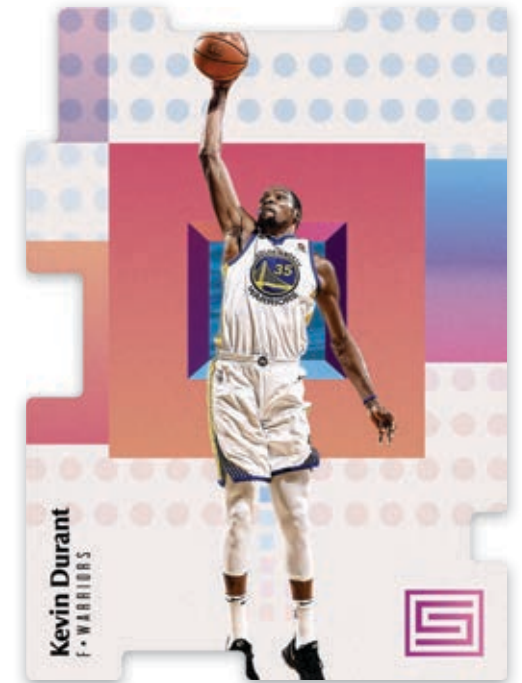

BASE PURSUIT

Can you collect the different versions of the base set, including Status, Aspirations, and the ultra-rare Pursuit (unnumbered) and Kaleido (1 of 1) parallels?