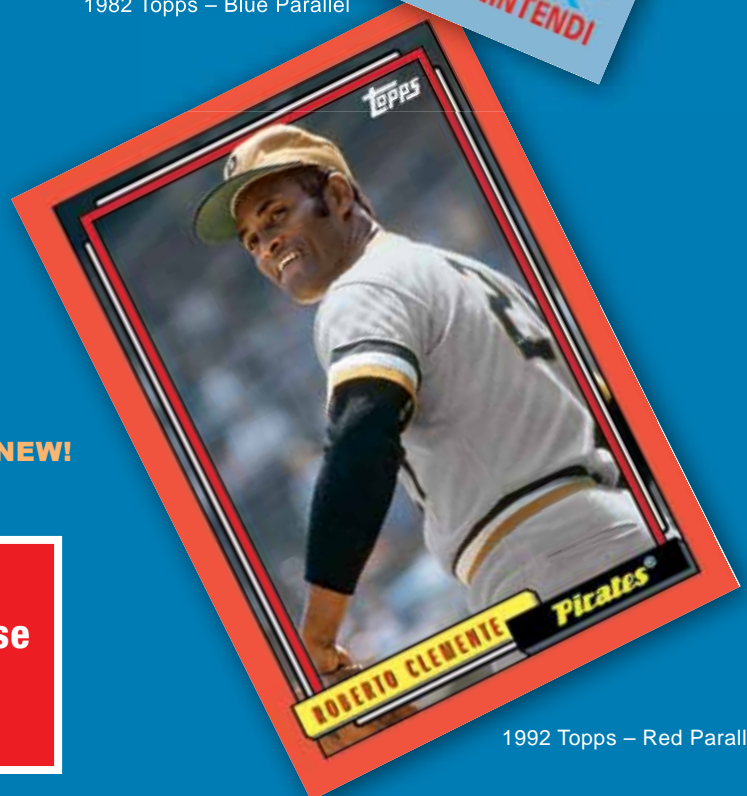

1982 Topps – Blue Parallel

1992 Topps – Red Parallel

Base Cards

- 1960 Topps (100 subjects)
- 1982 Topps (100 subjects)
- 1992 Topps (100 subjects)

Base Card parallels will include an additional low-numbered variation in 2017:

- Peach Parallel: sequentially numbered.
- Blue Parallel: sequentially numbered.
- Red Parallel: sequentially numbered to 25. **NEW!**
- Black Parallel: numbered 1/1.

Up to 20 Base Card Variations will also be included in this year's release and will feature subtle differences from the Base Card. Limited.