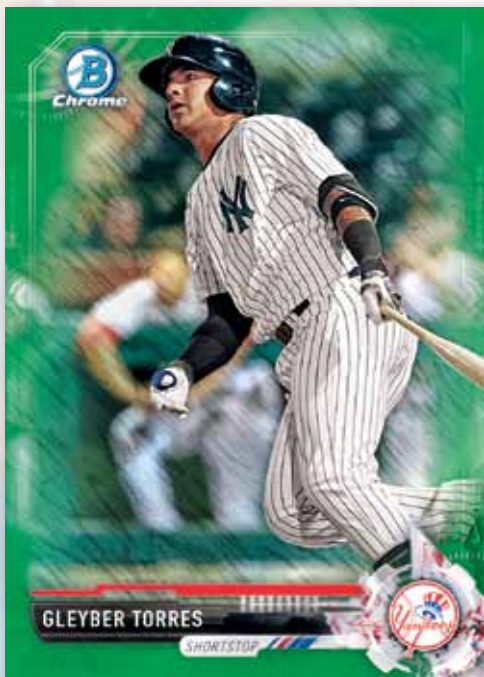

Bowman Chrome Prospect –
Green Shimmer Refractor