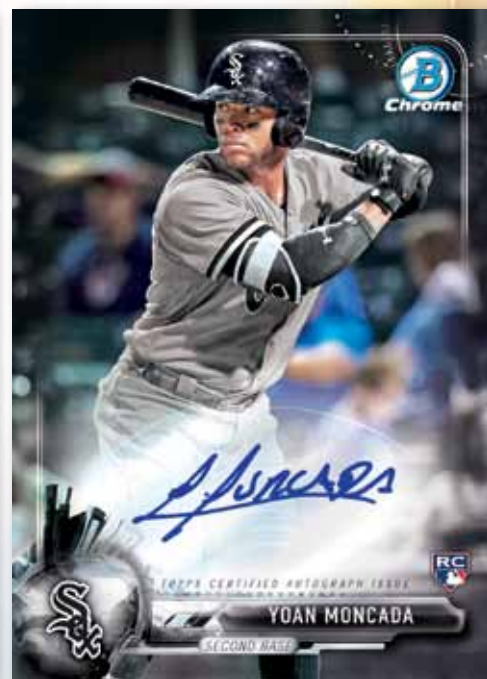

Chrome Rookie Autograph Card

Chrome Rookie Autographs

Featuring the top performing 2017 rookies with ON-CARD signatures.

- Refractor
- Blue Refractor: sequentially numbered.
- Green Refractor: sequentially numbered.
- Gold Refractor: sequentially numbered.
- Orange Refractor: sequentially numbered to 25. **HOBBY BOX EXCLUSIVE**
- Red Refractor: sequentially numbered to 5.
- SuperFractor: numbered 1/1.

Prime Chrome Signatures **NEW!**

Horizontally-oriented cards that maximize player signing area and beautifully showcase signatures of the game's brightest prospects. Sequentially numbered.

- SuperFractor: numbered 1/1.

Chrome Sensation Autographs **NEW!**

Featuring elite prospects with a distinctive design and on-card autographs. Sequentially numbered.

- Orange Refractor: sequentially numbered to 25. **HOBBY BOX EXCLUSIVE**
- SuperFractor: numbered 1/1.