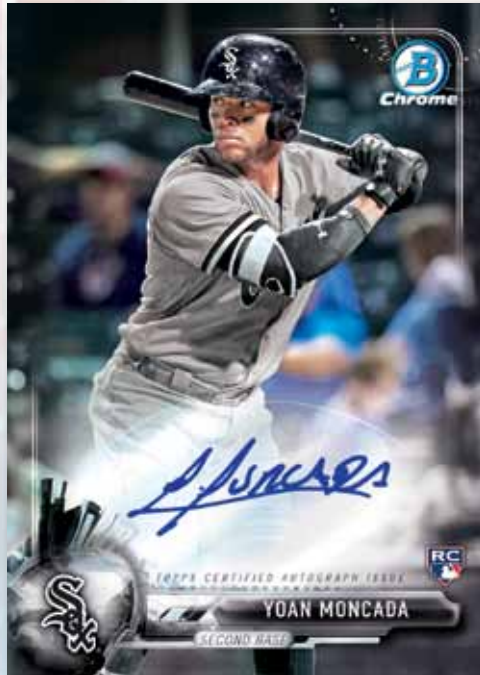

ADDITIONAL AUTOGRAPH CONTENT

The following additional autograph content will be included in 2017 Bowman® Chrome Baseball.

Chrome®

Chrome Rookie Autograph – Red Refractor

Chrome Rookie Autograph Card

Chrome Sensation Autograph Card