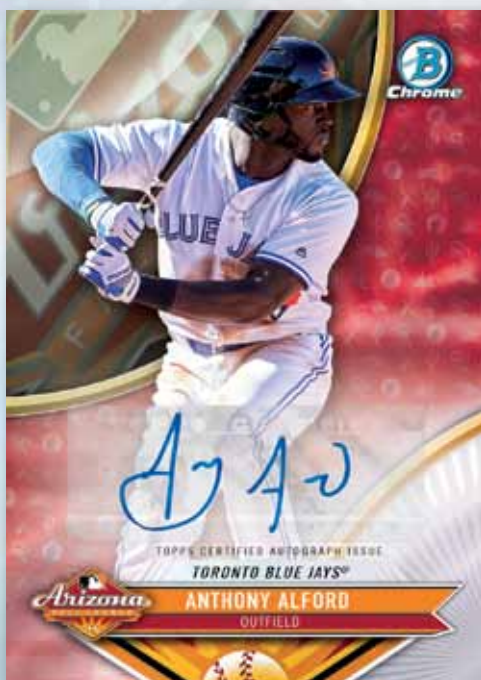

HTA CHOICE

FOLLOWING ON THE HEELS OF A SUCCESSFUL 2016 CAMPAIGN, BOWMAN® CHROME WILL BE UNVEILING AN **HTA CHOICE BOX** CONTAINING ONLY AUTOGRAPHS!

THIS LIMITED-EDITION PRODUCT OFFERING WILL GUARANTEE THREE AUTOGRAPH CARDS PER BOX.

LOOK FOR LOW-NUMBERED AUTOGRAPH SUBSETS AND PARALLELS TO FALL EXCLUSIVELY IN HTA CHOICE, RELEASING IN SEPTEMBER 2017.

2016 Arizona Fall League™ Fall Stars -
Autograph Parallel