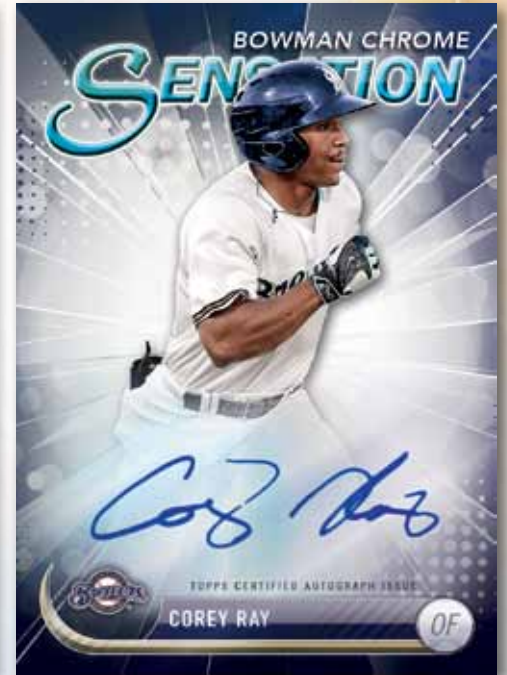

Bowman Chrome Prospect Autograph HTA Choice Parallels HTA CHOICE EXCLUSIVE

Featuring a unique chrome refractor pattern. Sequentially numbered.

- Gold Shimmer Refractor: sequentially numbered to 50.
- Orange Wave Refractor: sequentially numbered to 25.
- Black Limited Edition Refractor: numbered 1/1.

ADDITIONAL AUTOGRAPH CONTENT

The following additional autograph content will be included in 2017 Bowman® Chrome Baseball.

Chrome®

Chrome Rookie Autograph – Red Refractor

Chrome Rookie Autograph Card

Chrome Sensation Autograph Card