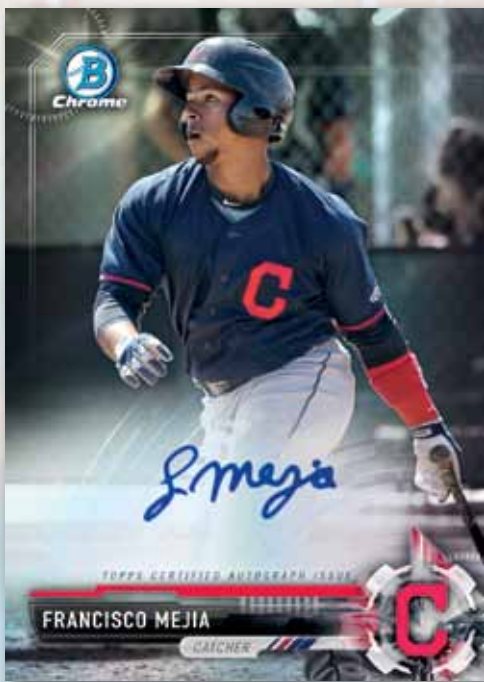

2017

HTA CHOICE

FOLLOWING ON THE HEELS OF A SUCCESSFUL 2016 CAMPAIGN, BOWMAN® CHROME WILL BE UNVEILING AN **HTA CHOICE BOX** CONTAINING ONLY AUTOGRAPHS!

THIS LIMITED-EDITION PRODUCT OFFERING WILL GUARANTEE THREE AUTOGRAPH CARDS PER BOX.

CHROME PROSPECT AUTOGRAPHS

Chrome[®]

Bowman Chrome Baseball will continue to feature autographs of the game's brightest prospects.

Each limited-edition HTA Choice Box will deliver three autograph cards.

Bowman Chrome Prospect Autograph