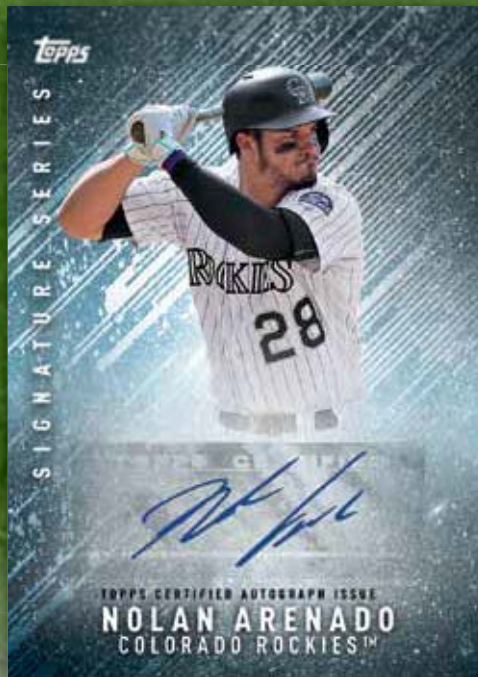

TOPPS®

BUNT® | 17

BASEBALL

Autograph Card

HIT CARDS

BUNT CODE CARDS

Each card will unlock a pack of digital cards in the Topps Bunt app. Each of these 10-card digital packs will include 1 parallel and 1 insert card. Collect these digital cards to participate in weekly contests on the Topps Bunt app to become eligible to win exclusive autograph cards and autograph card complete sets!

AUTOGRAPH CARDS

Highlights the best rookie and veteran players in the game! Autographs will be found 1 per case, as well as unlocked through contests on the Topps Bunt app!

**MAKE YOUR PURCHASE OF 2017 TOPPS BUNT BASEBALL TODAY
PRODUCT AVAILABLE IN MAY 2017**

Solicitation subject to change Final odds/players subject to actual production runs.