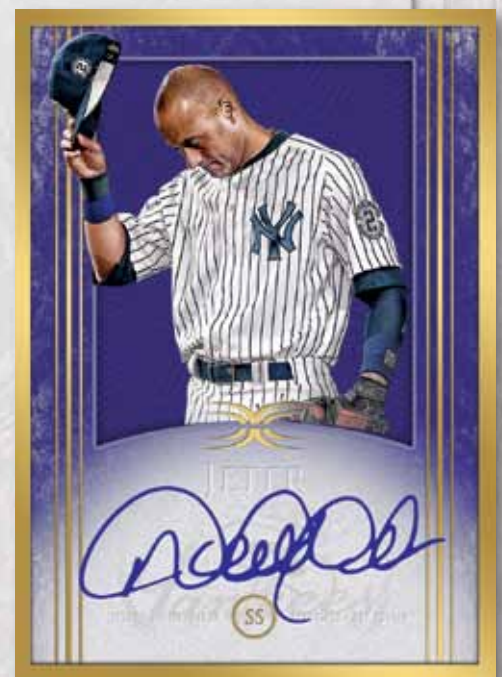

Framed Autograph Collection Card -
Purple Parallel