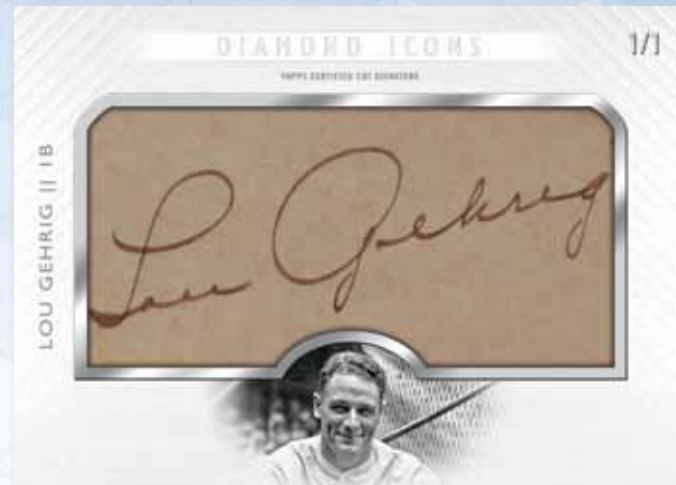

2017 TOPPS BASEBALL

DIAMOND ICONS

Cut Signature Cards

HOBBY ONLY!

CUT SIGNATURES Up to 100 Cut Signature Cards #’d to 4 or less

- Gold Parallel #’d 1 of 1

Solicitation subject to change Final odds/players subject to actual production runs.