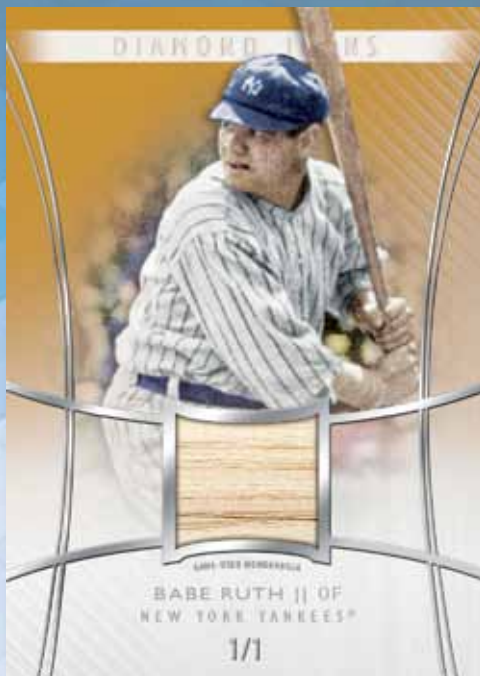

2017 TOPPS BASEBALL

DIAMOND ICONS

Relic Card - Gold Parallel