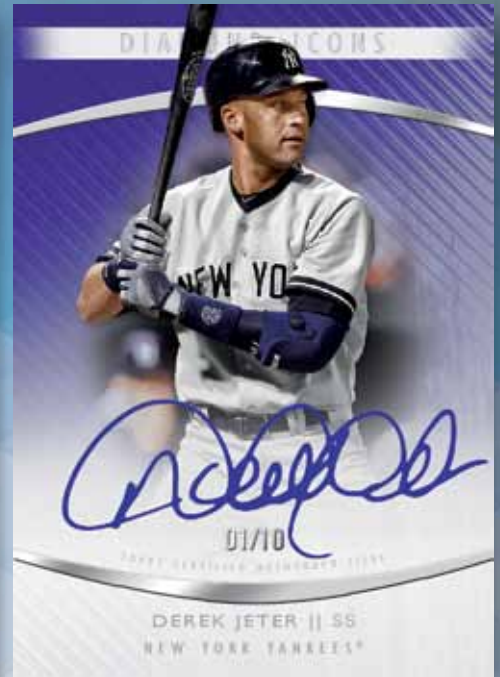

MAJOR LEAGUE BASEBALL®

2017 TOPPS BASEBALL

DIAMOND ICONS

Every other box includes a **CUT SIGNATURE!**

HOBBY ONLY!

FEATURING THE BEST OF THE PAST,
PRESENT AND FUTURE,
TOPPS DIAMOND ICONS IS
THE ULTIMATE PACK
BREAKING EXPERIENCE!

ALL AUTOGRAPHS ARE ON-CARD!

- EVERY BOX GUARANTEES:**
- 7 AUTOGRAPHS
 - 2 AUTOGRAPHED RELICS
 - 1 RELIC

ALL CARDS ARE #’D TO 25 OR LESS

2017 TOPPS BASEBALL

DIAMOND ICONS

Autograph Card

Autograph Card - Purple Parallel

Autograph Card - Purple Parallel

Red Ink Autograph Card - Red Parallel

AUTOGRAPHS (6 or 7 per box)

50+ Subjects #'d to 25 or less

- Purple Parallel #'d to 10
- Red Parallel #'d to 5
- Gold Parallel #'d to 1