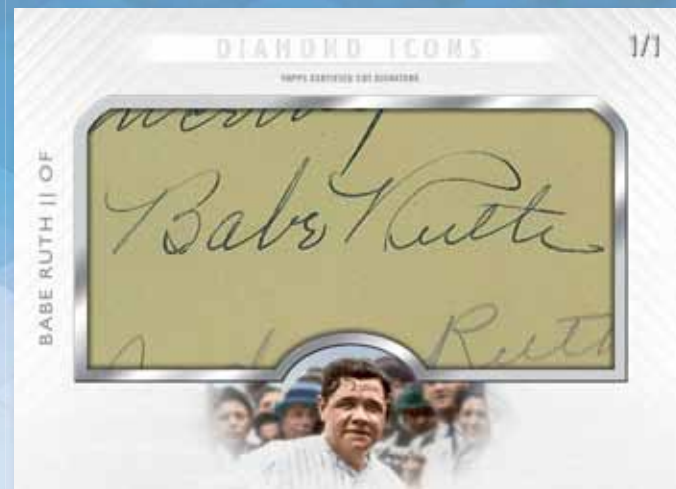

2017 TOPPS BASEBALL

DIAMOND ICONS

Cut Signature Cards

HOBBY ONLY!

CUT SIGNATURES Up to 100 Cut Signature Cards #’d to 4 or less

- Gold Parallel #’d 1 of 1

Solicitation subject to change Final odds/players subject to actual production runs.