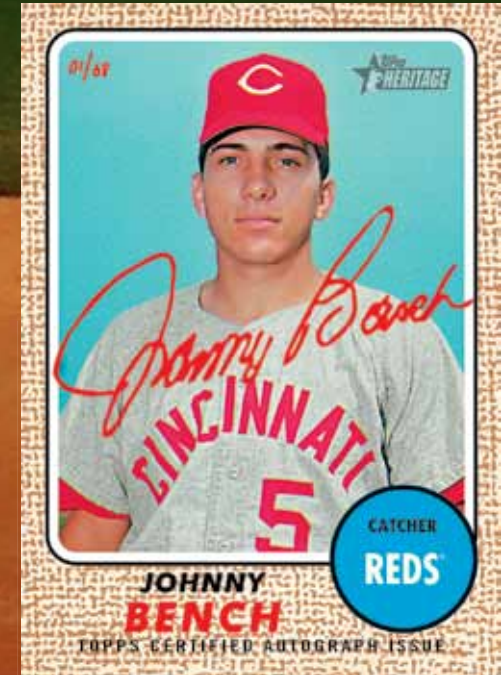

Real One Autograph Card -
Real One Special Edition

AUTOGRAPH CARDS

2017

MAJOR
LEAGUE
BASEBALL®

REAL ONE AUTOGRAPHS – Retired and active players sign on-card autographs in blue ink. Select cards will feature players that appeared for the last time on a Topps card in 1968.

Real One Special Edition – Hand #’d to 68. Signed in red ink

REAL ONE DUAL AUTOGRAPHS – A mixture of retired & active players sign on-card autographs in blue ink. Hand-numbered to low quantities. **HOBBY ONLY.**

REAL ONE TRIPLE AUTOGRAPHS – A mixture of retired & active players sign on-card autographs in blue ink. Hand-numbered to low quantities. **HOBBY ONLY.**

NEW! 1968 POSTER BOX LOADER AUTOGRAPH – Styled after the oversized 1968 Topps Posters, featuring an on-card autograph. Subjects will feature active *MLB*® players. Hand-numbered to low quantities. **HOBBY ONLY.**