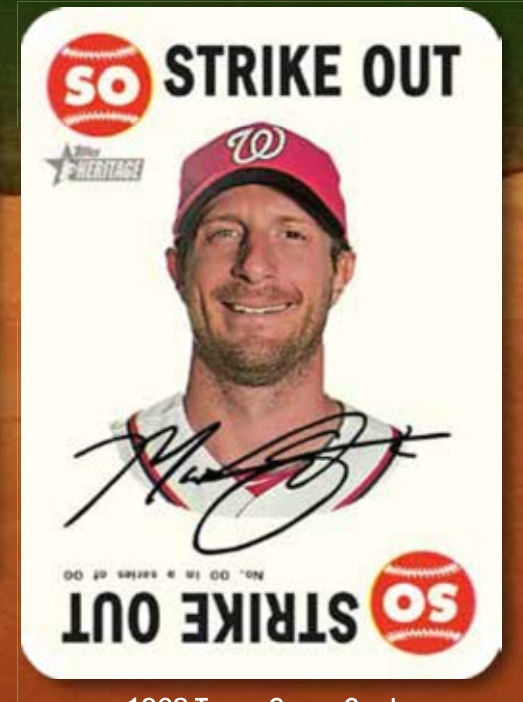

1968 Topps Game Card

INSERT CARDS

NEW AGE PERFORMERS – Top current players whose performances have eclipsed the giants of the past. **1:12 packs**

THEN AND NOW – Statistical comparisons of a 1968 player to a 2016 player. **1:20 packs**

BASEBALL FLASHBACKS – Highlights from the 1968 season. **1:20 packs**

NEWS FLASHBACKS – World news moments from 1968. **1:20 packs**

NEW! **1968 TOPPS GAME** – A recreation of the only insert in the 1968 Topps Baseball Set, showcasing the best players in the game. **1:10 packs**

**IN STORES
MARCH 2017**

2017

**MAJOR
LEAGUE
BASEBALL®**

Solicitation subject to change Final odds/players subject to actual production runs.